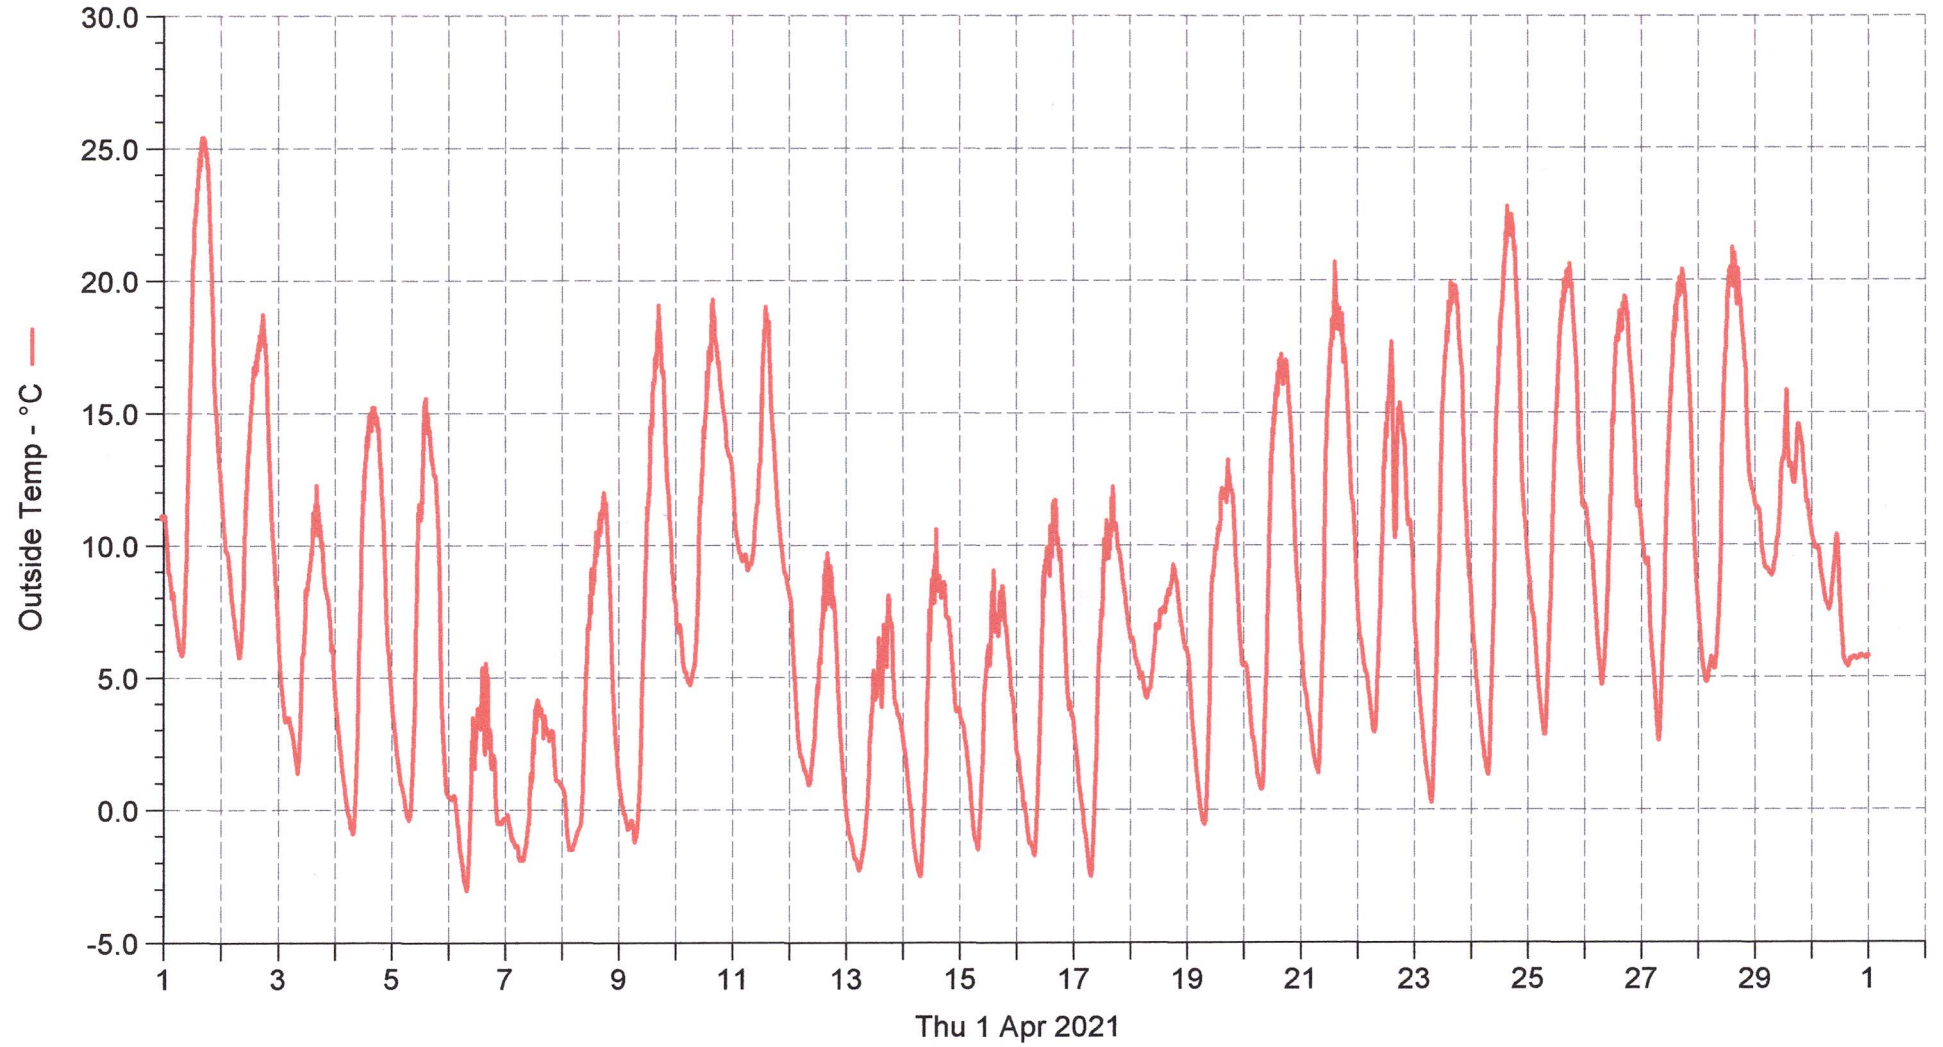

# Wetterstation (A) Schulstrasse

■ Outside Temp