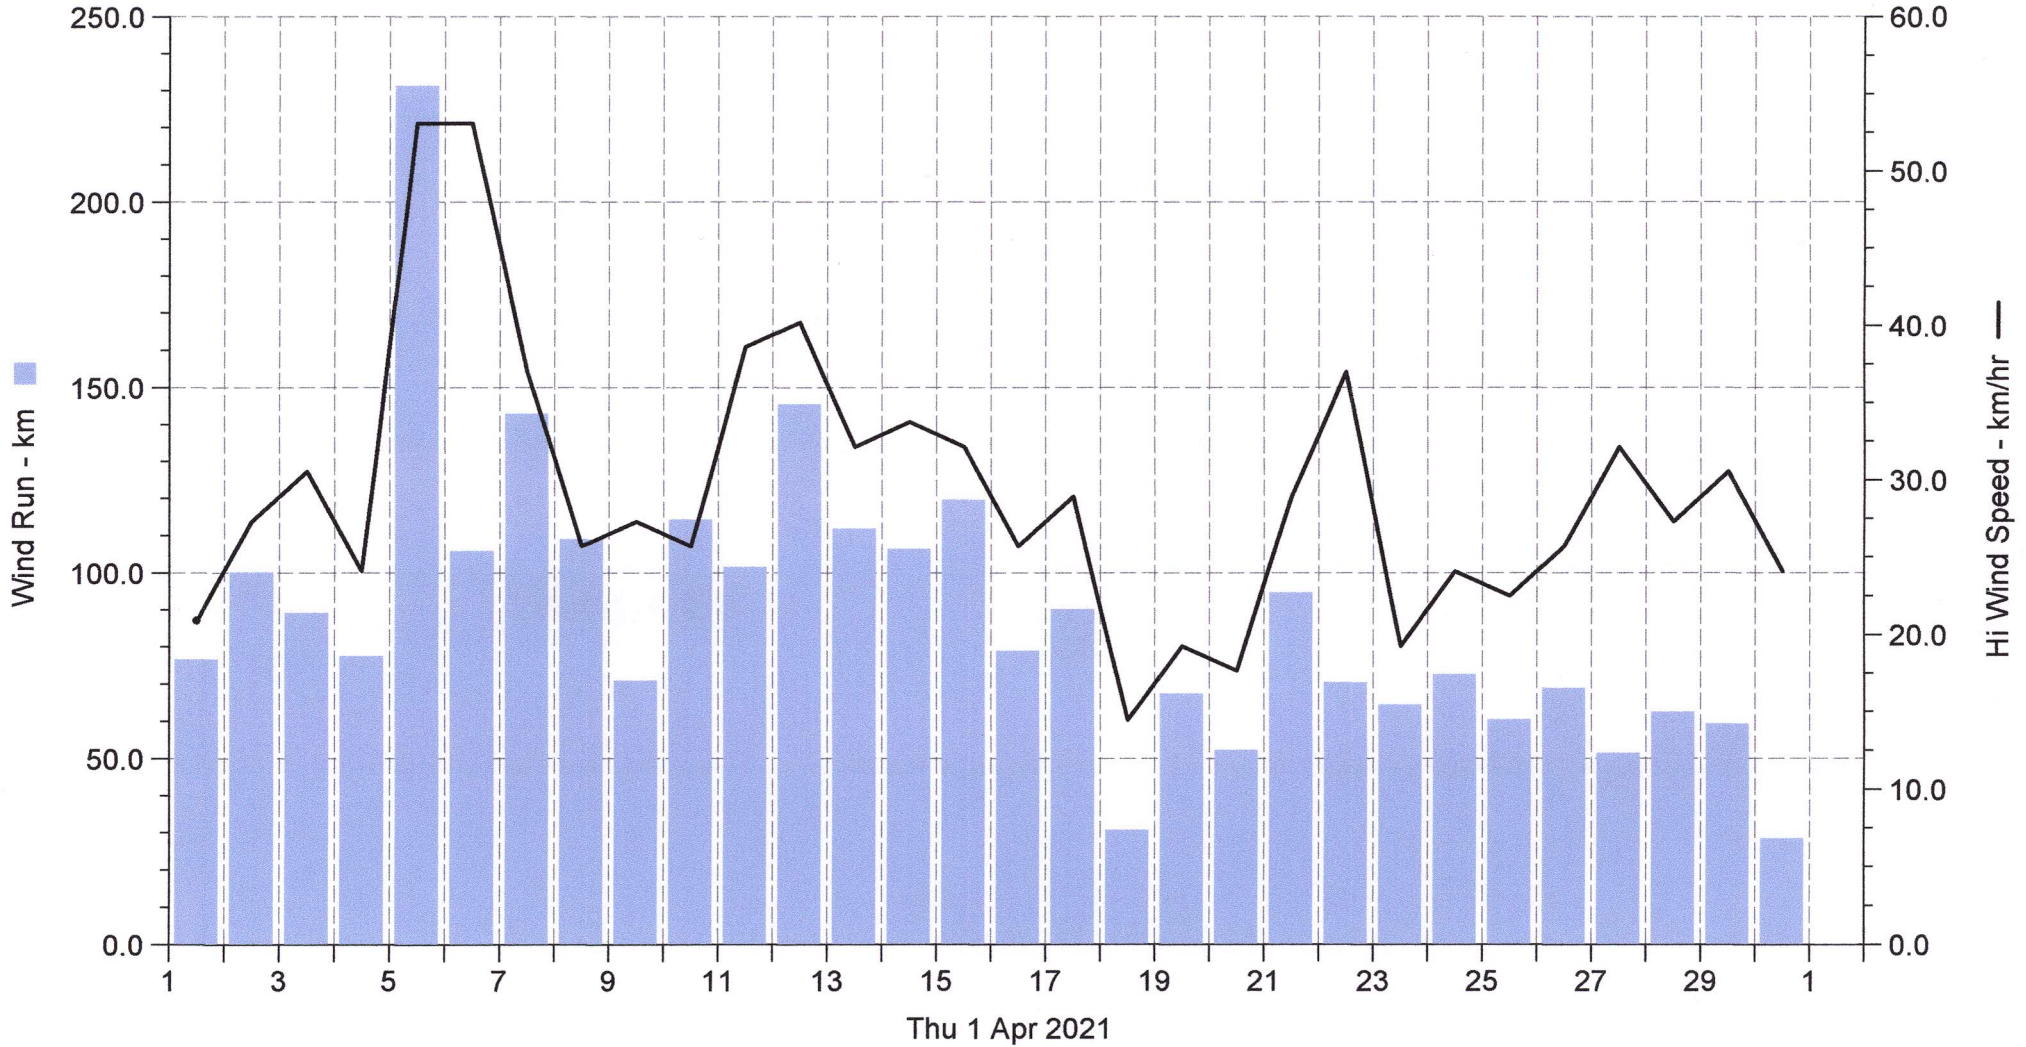

Wetterstation(B) Ossenberg

Wind Run Hi Wind Speed