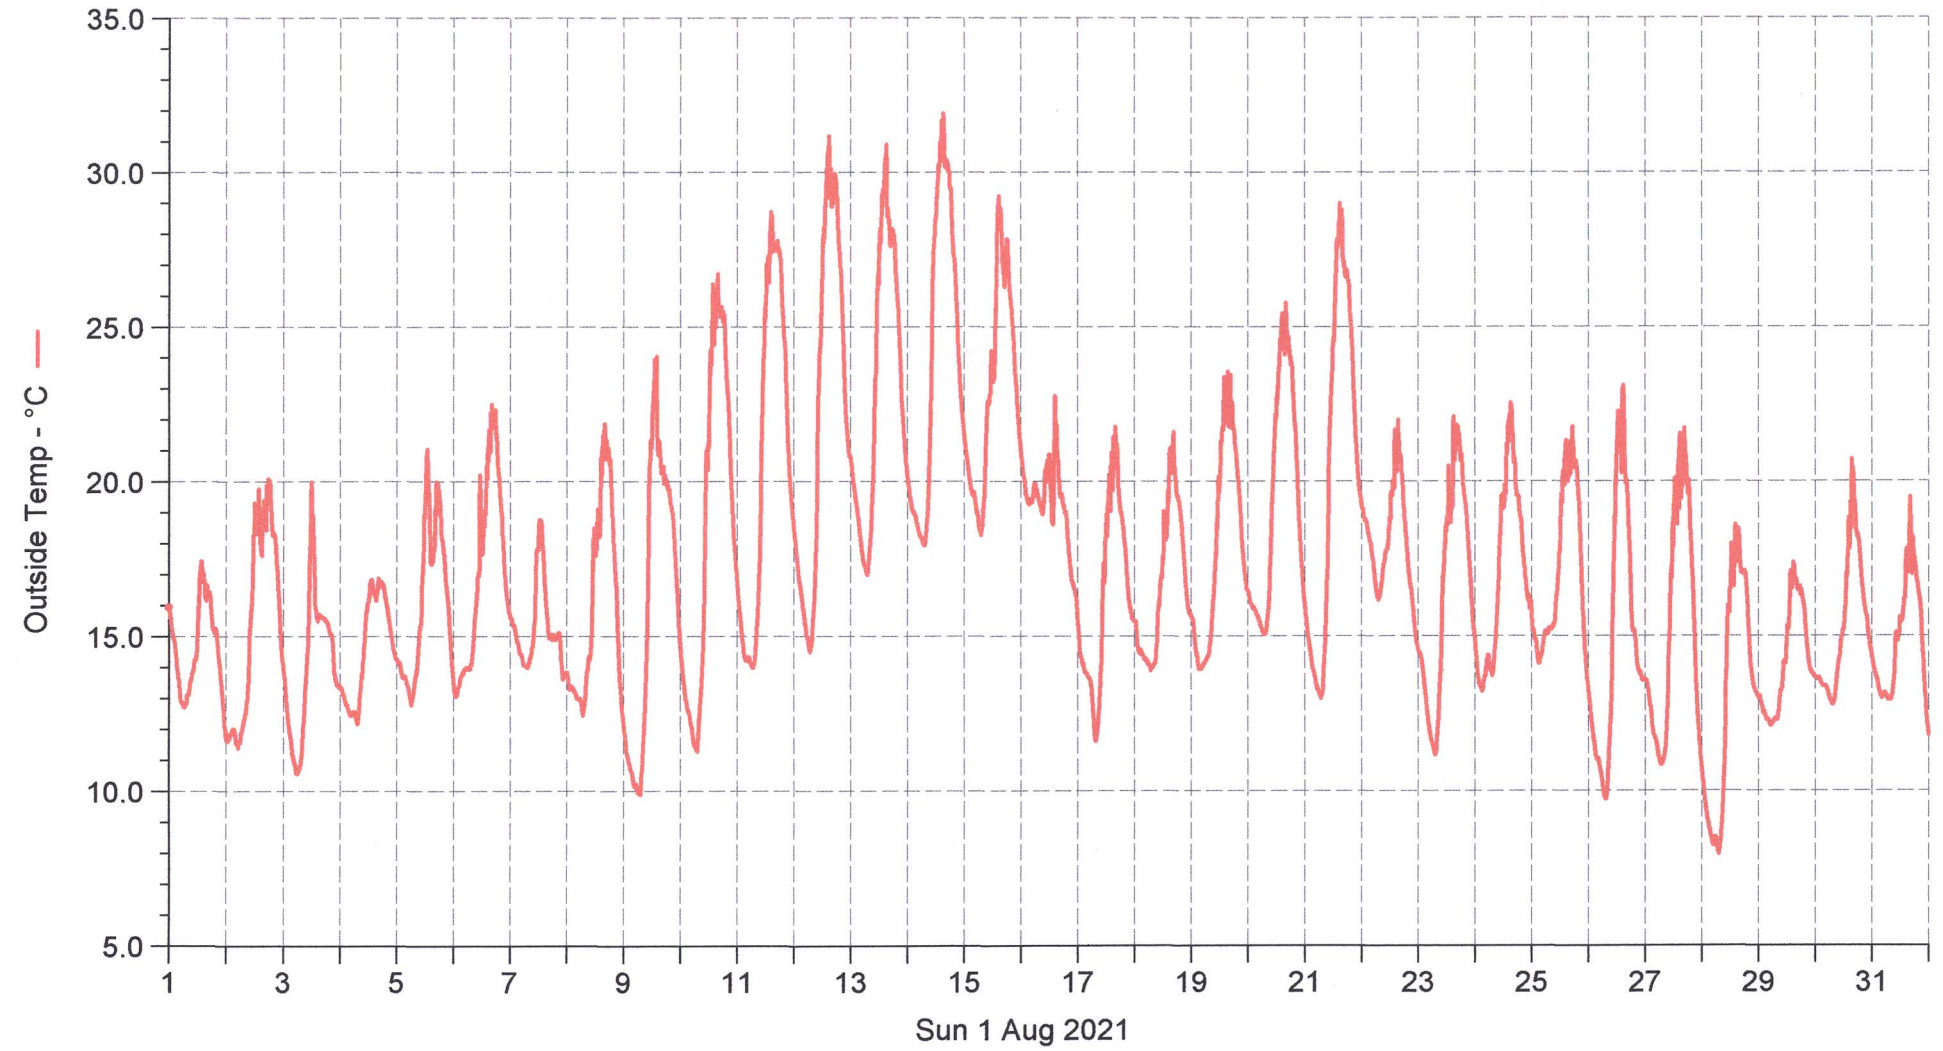

Wetterstation (A) Schulstrasse

■ Outside Temp