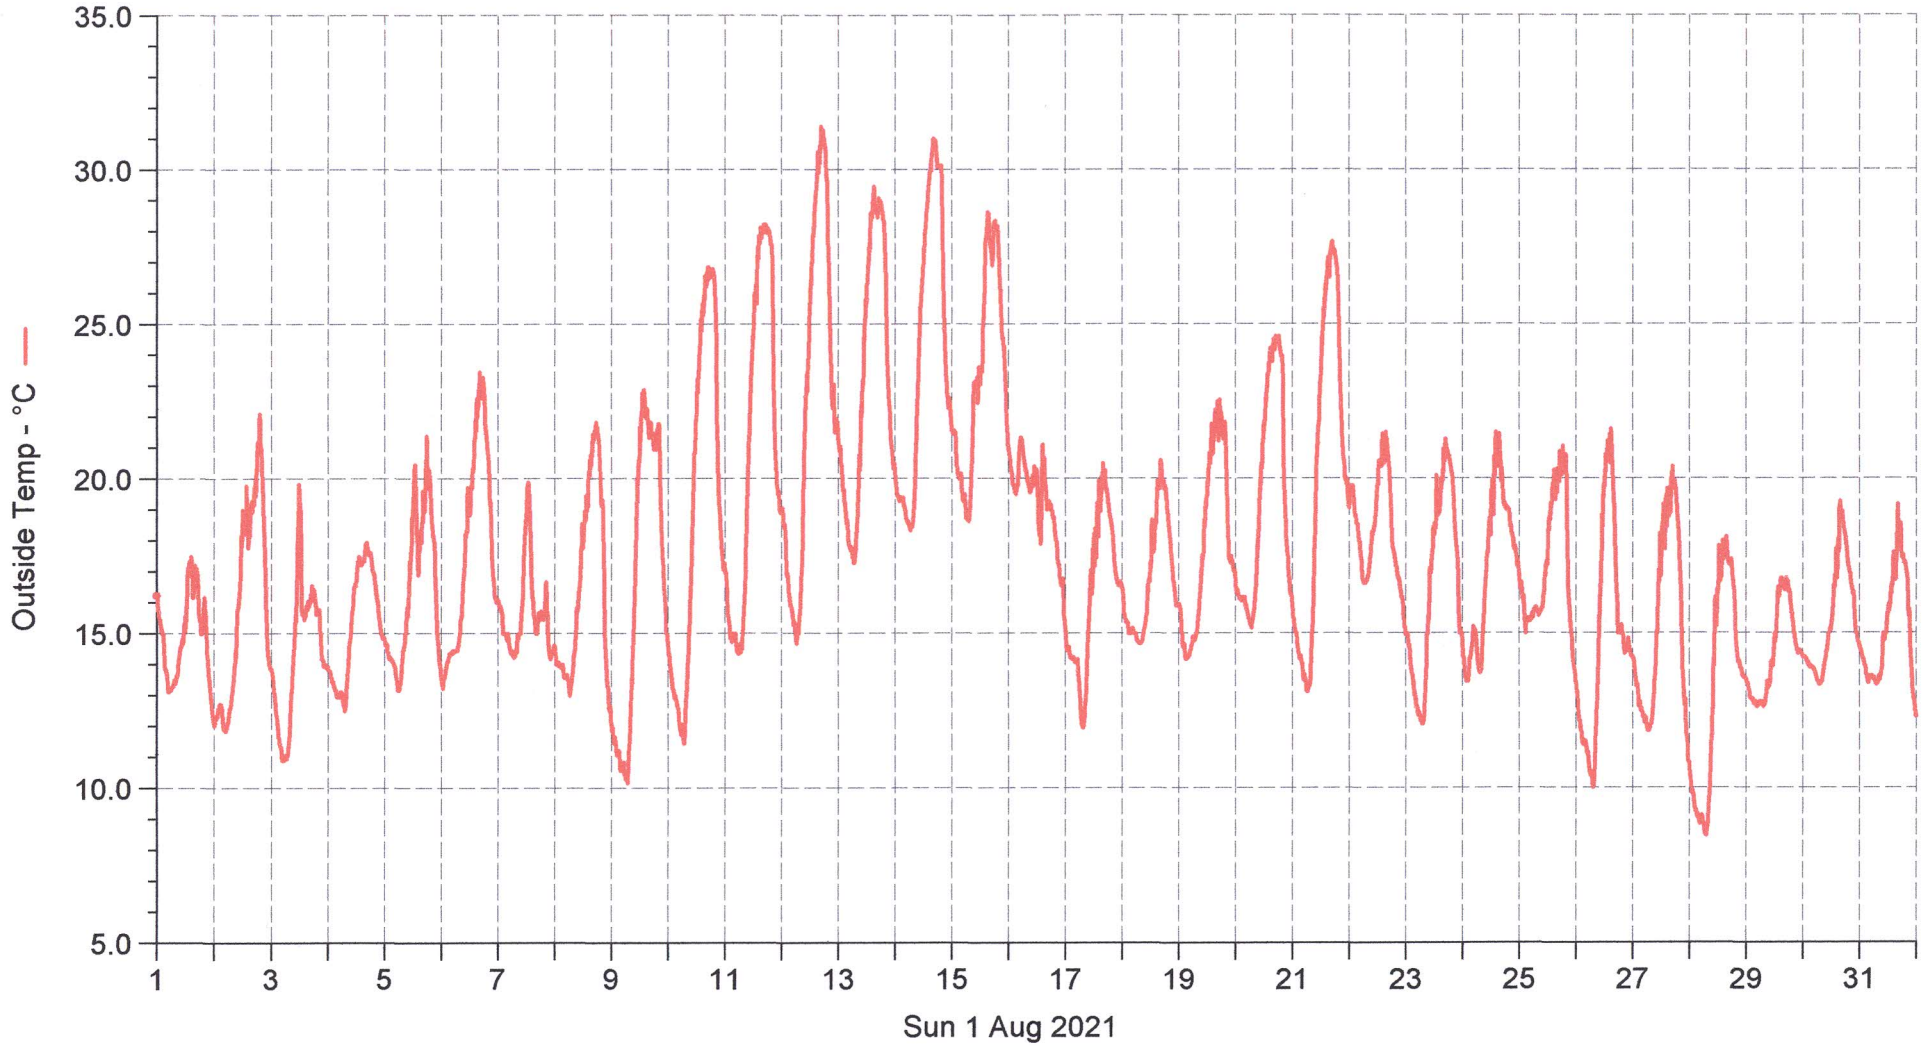

Wetterstation(B) Ossenberg

■ Outside Temp