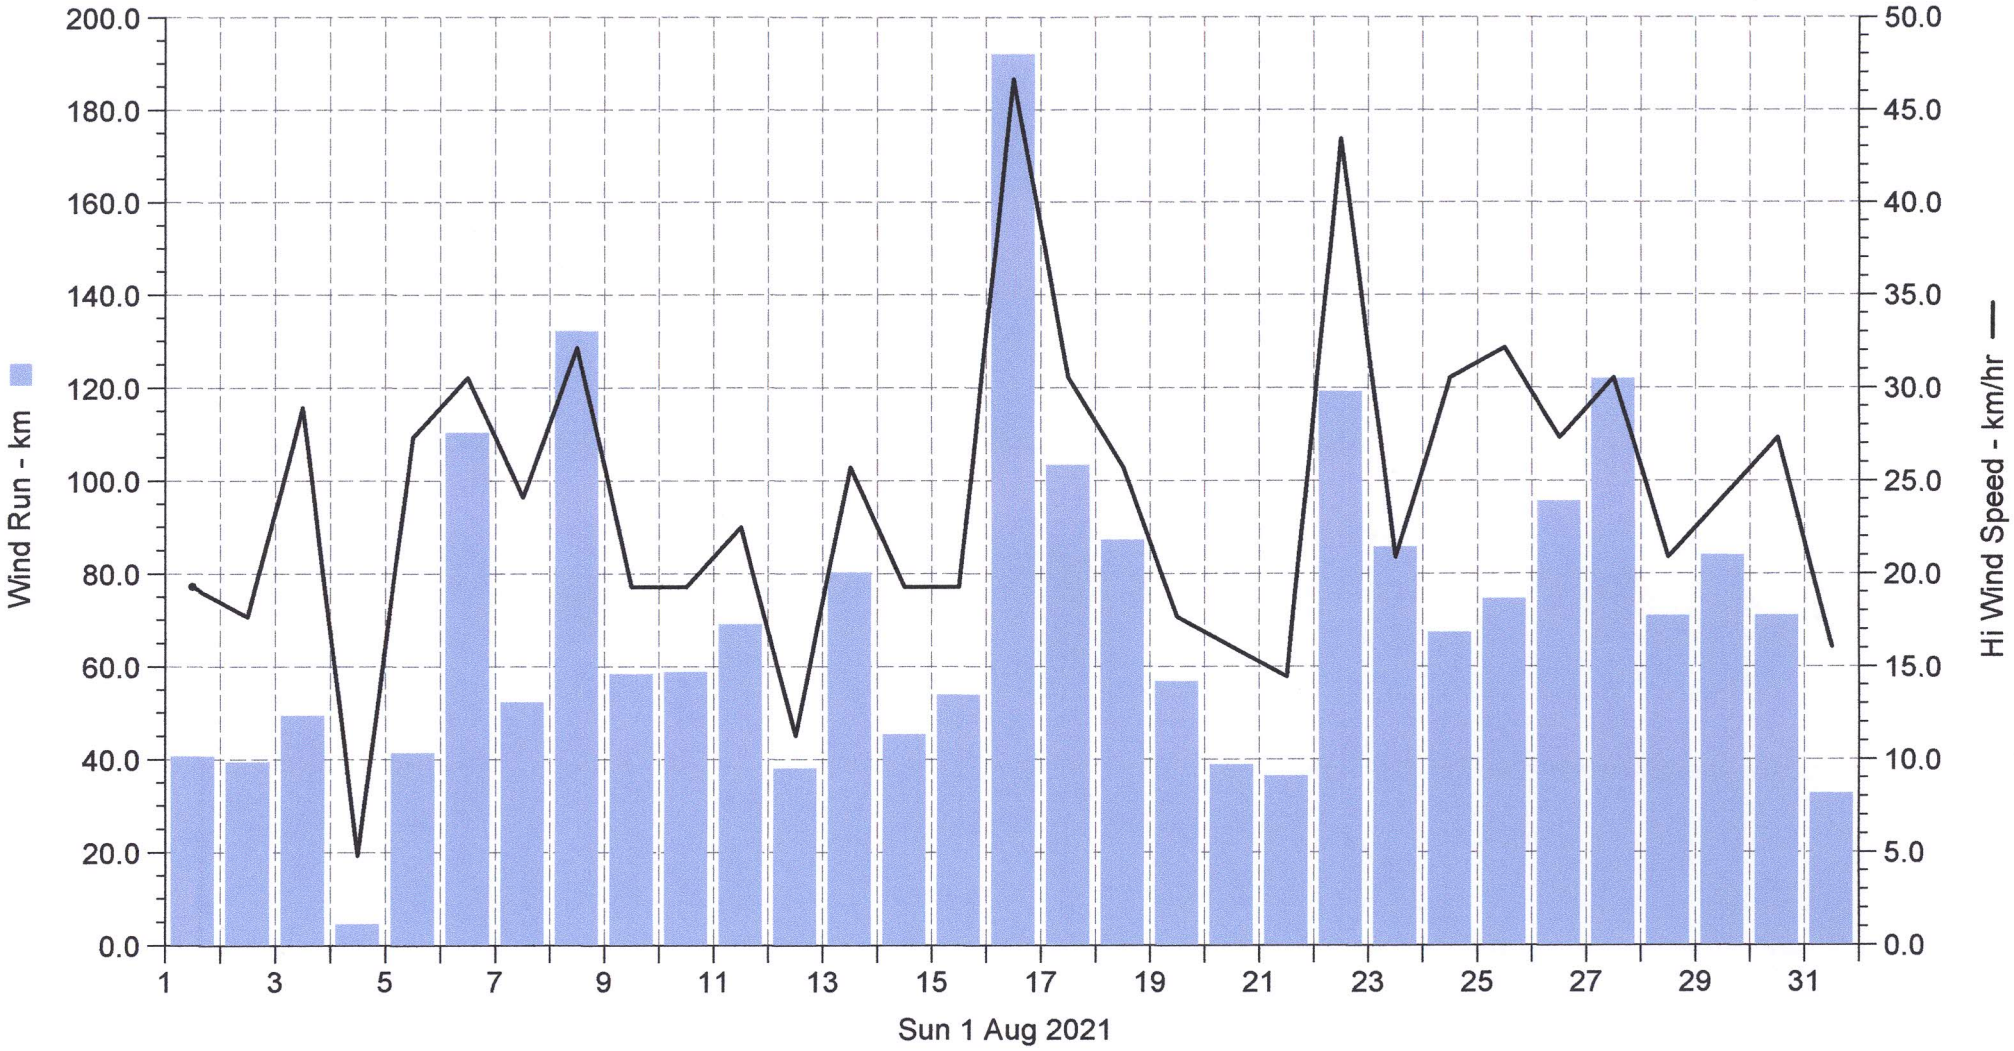

Wetterstation(B) Ossenberg

Wind Run Hi Wind Speed