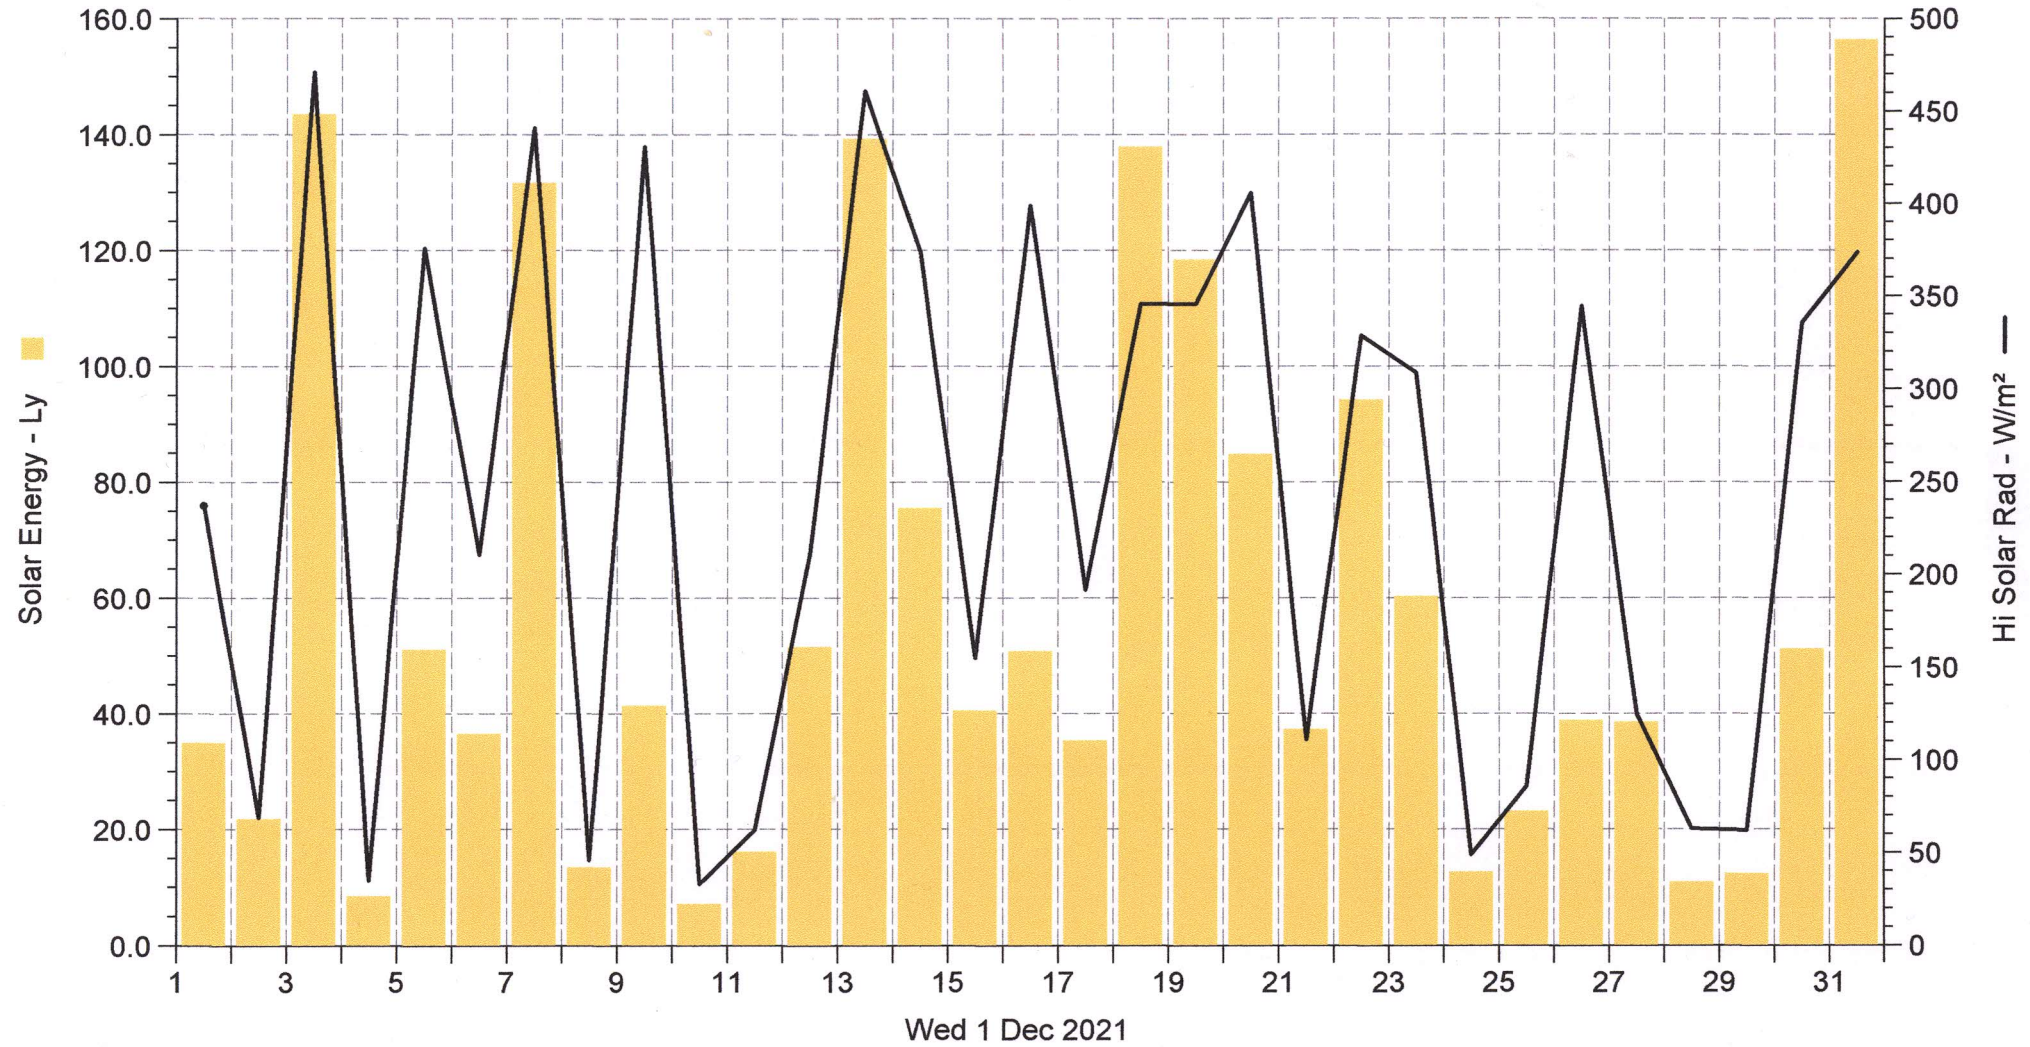

Wetterstation (A) Schulstrasse

 Solar Energy  Hi Solar Rad