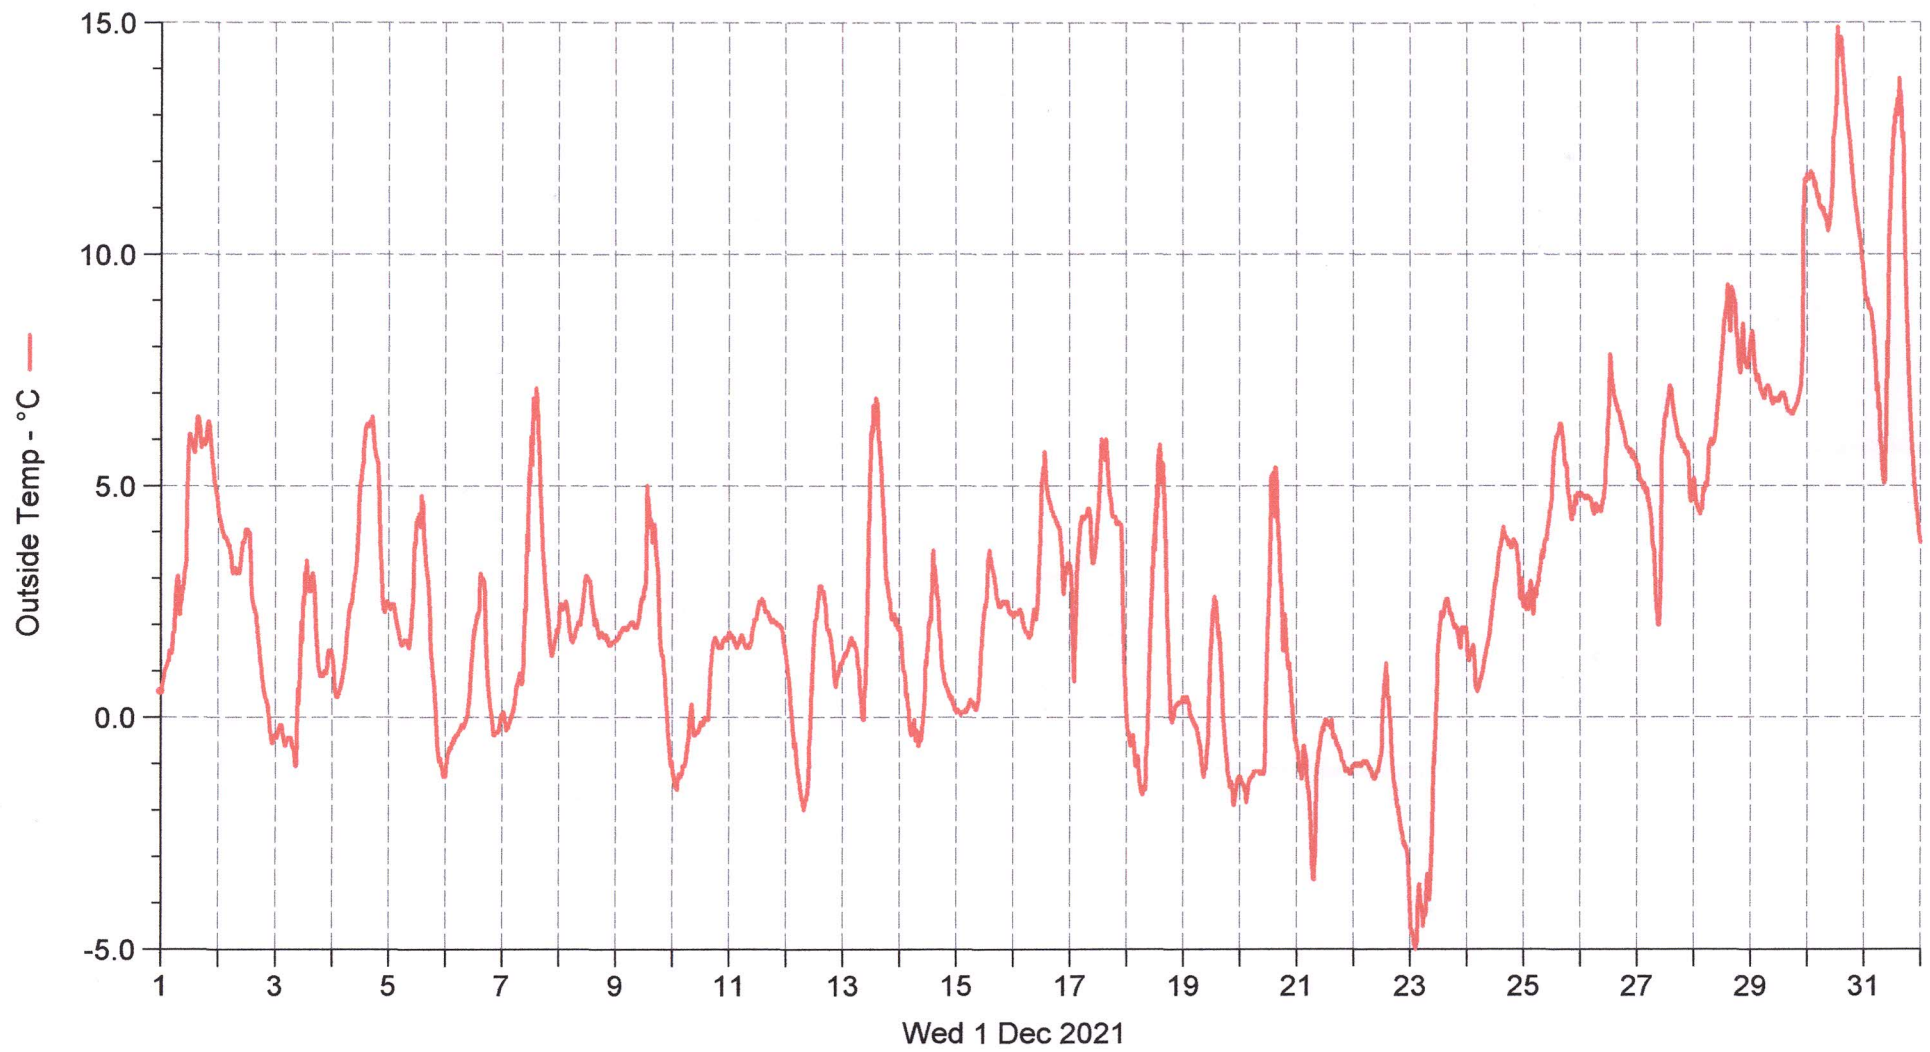

Wetterstation (A) Schulstrasse

■ Outside Temp