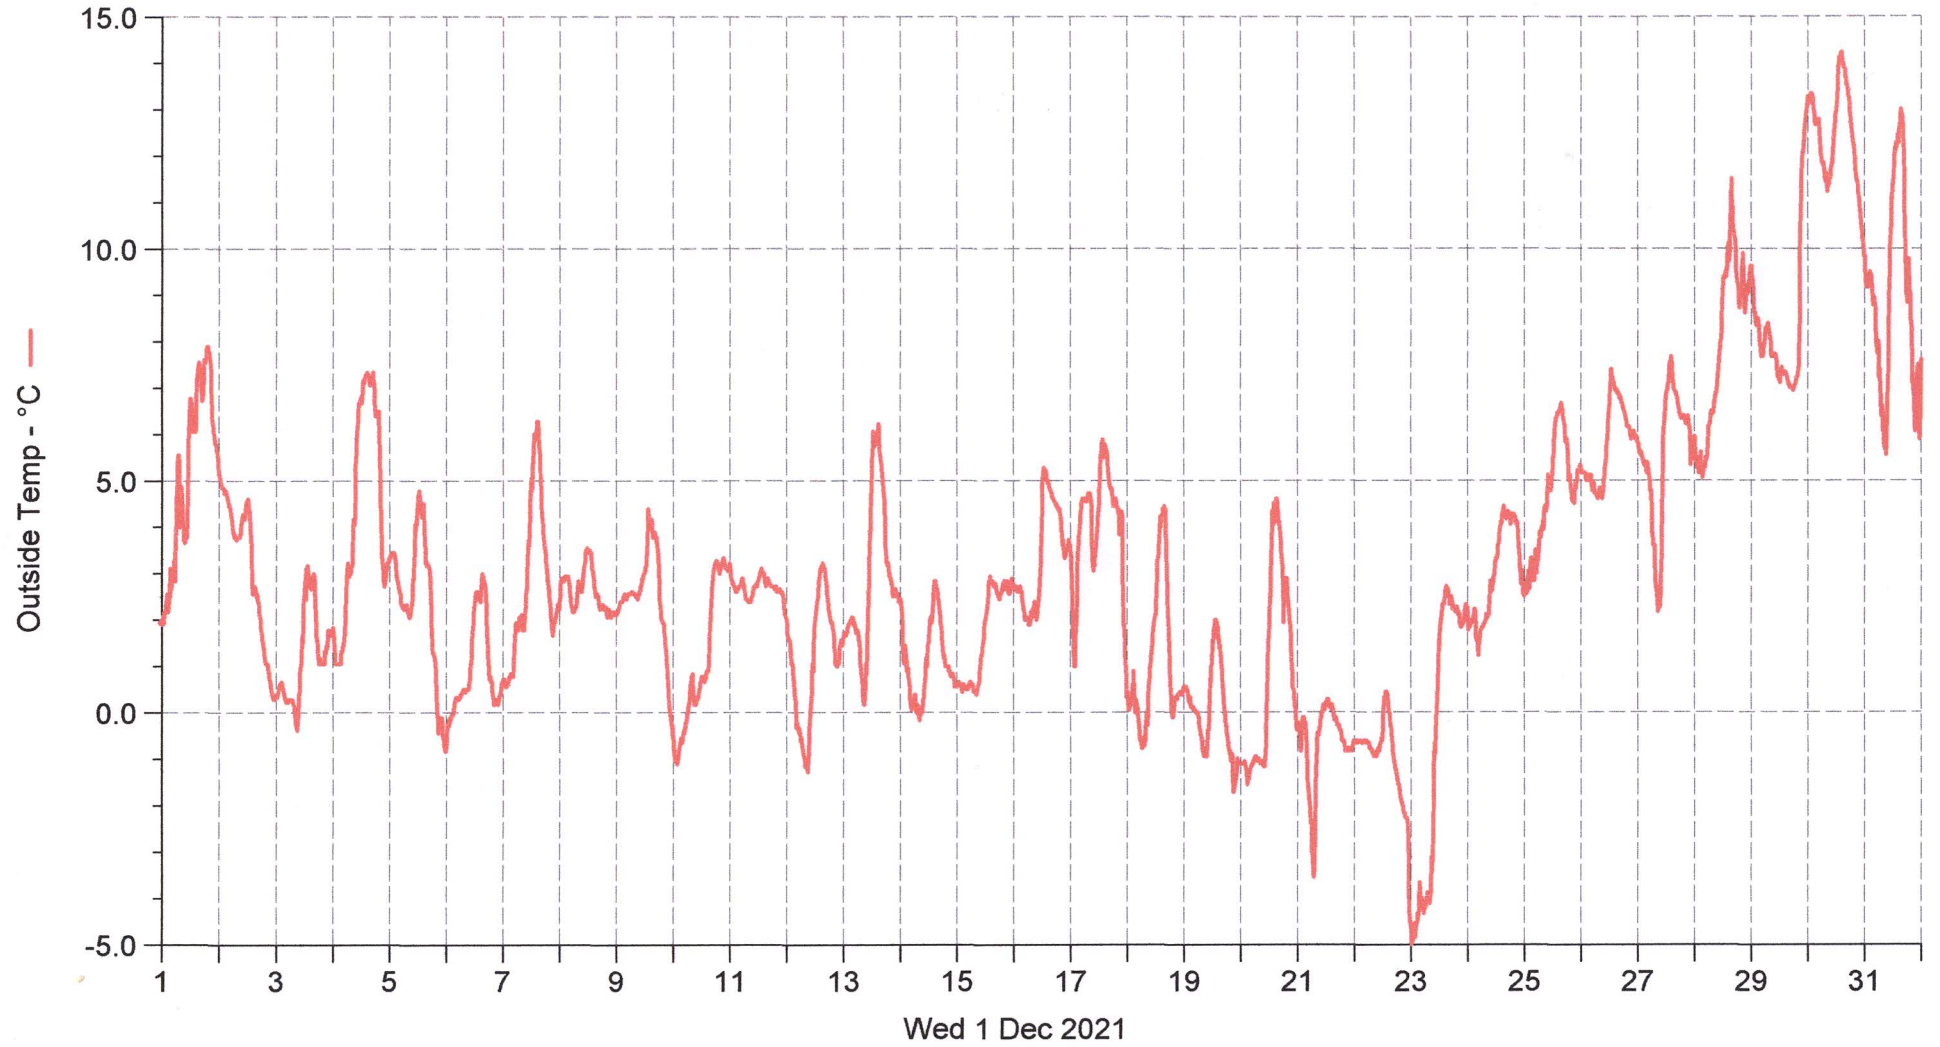

# Wetterstation(B) Ossenberg

■ Outside Temp