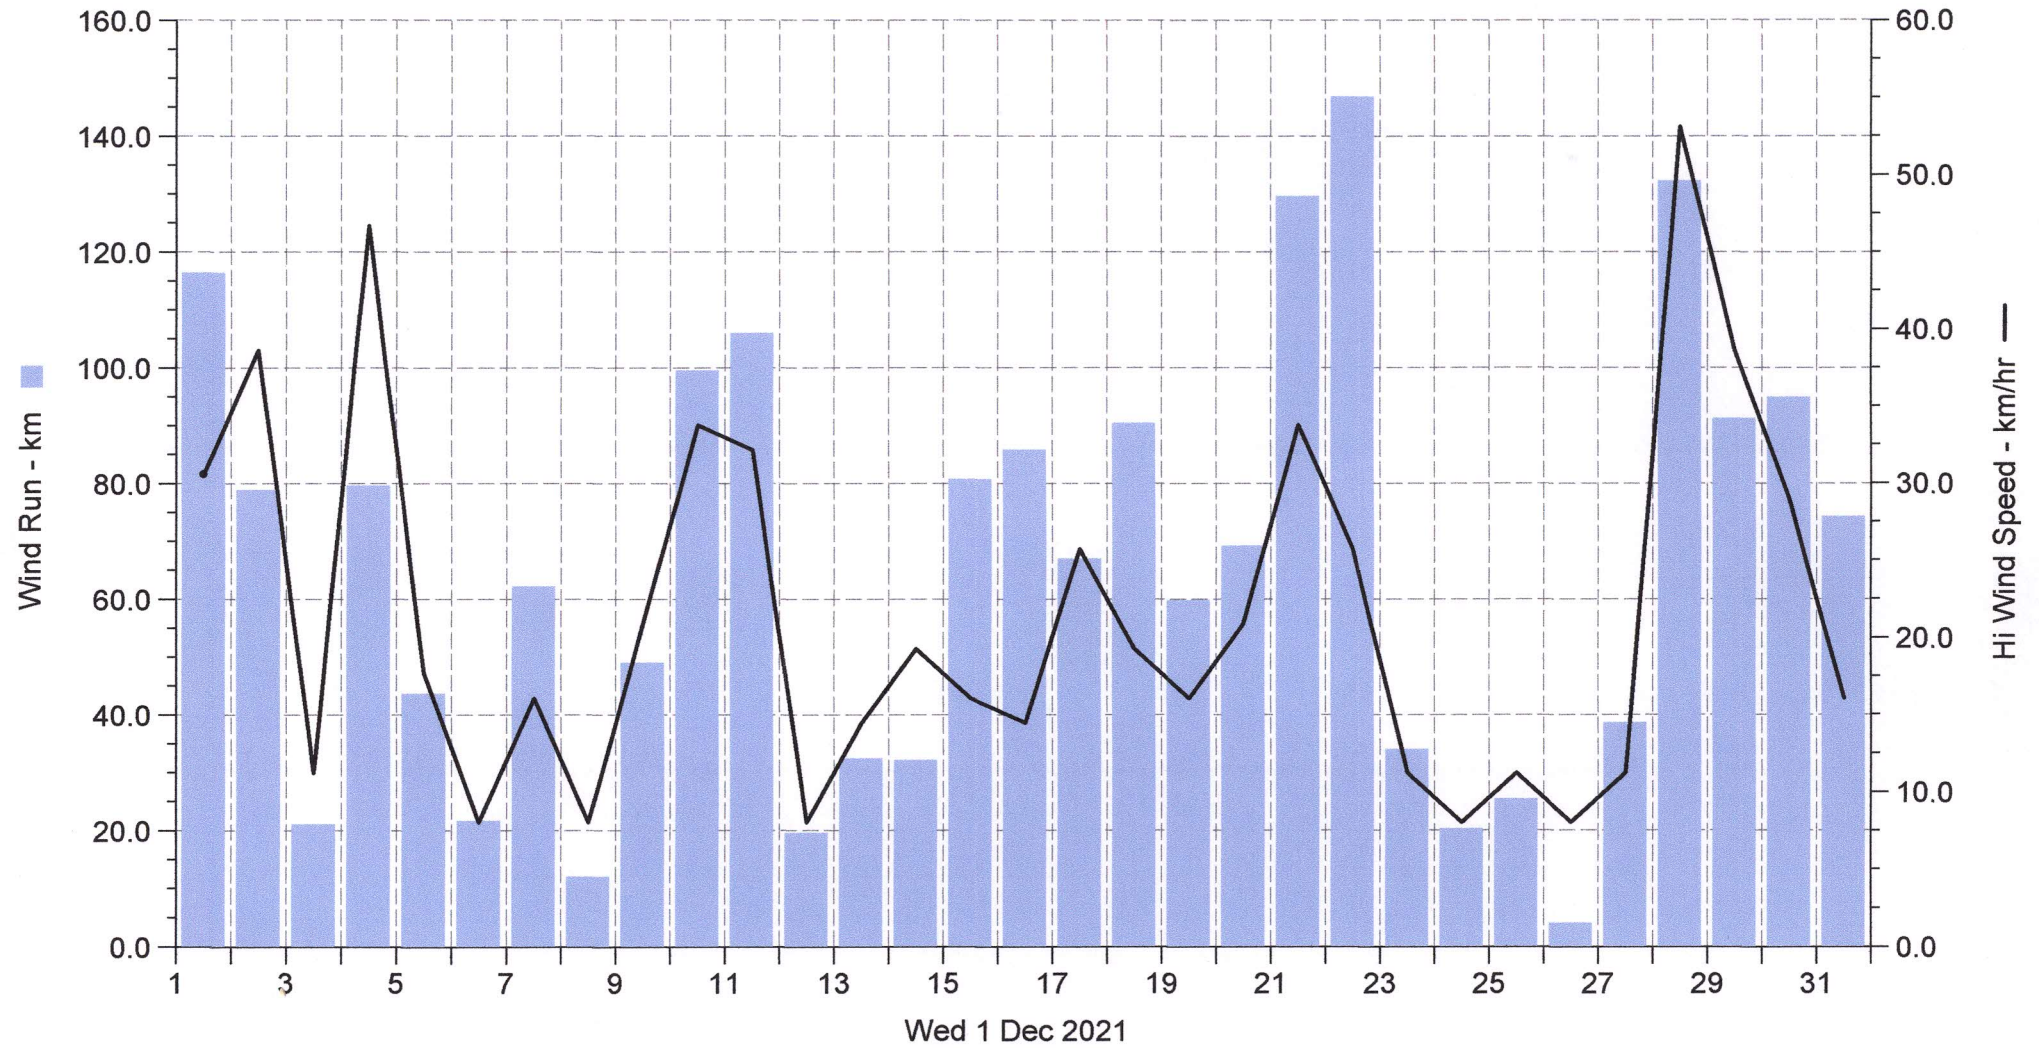

Wetterstation(B) Ossenberg

Wind Run Hi Wind Speed