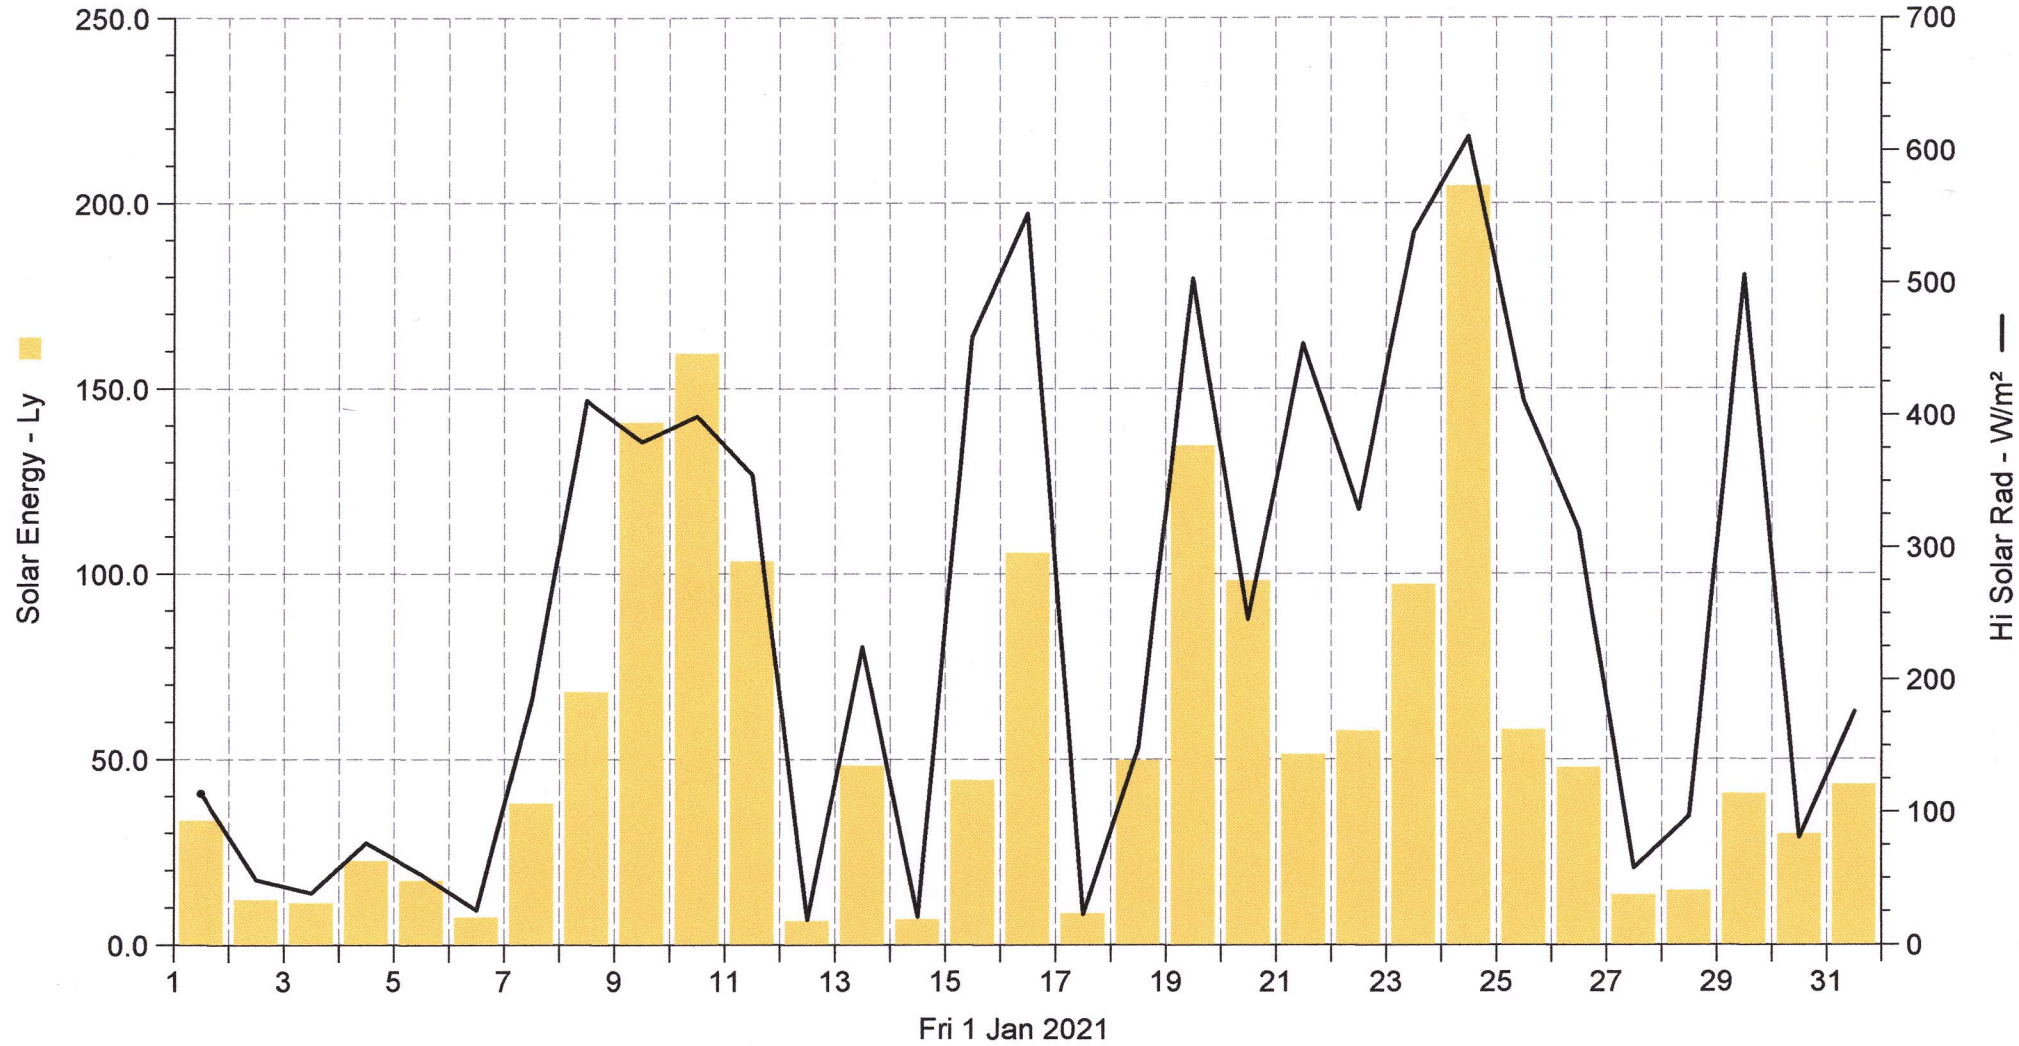

Wetterstation (A) Schulstrasse

 Solar Energy  Hi Solar Rad