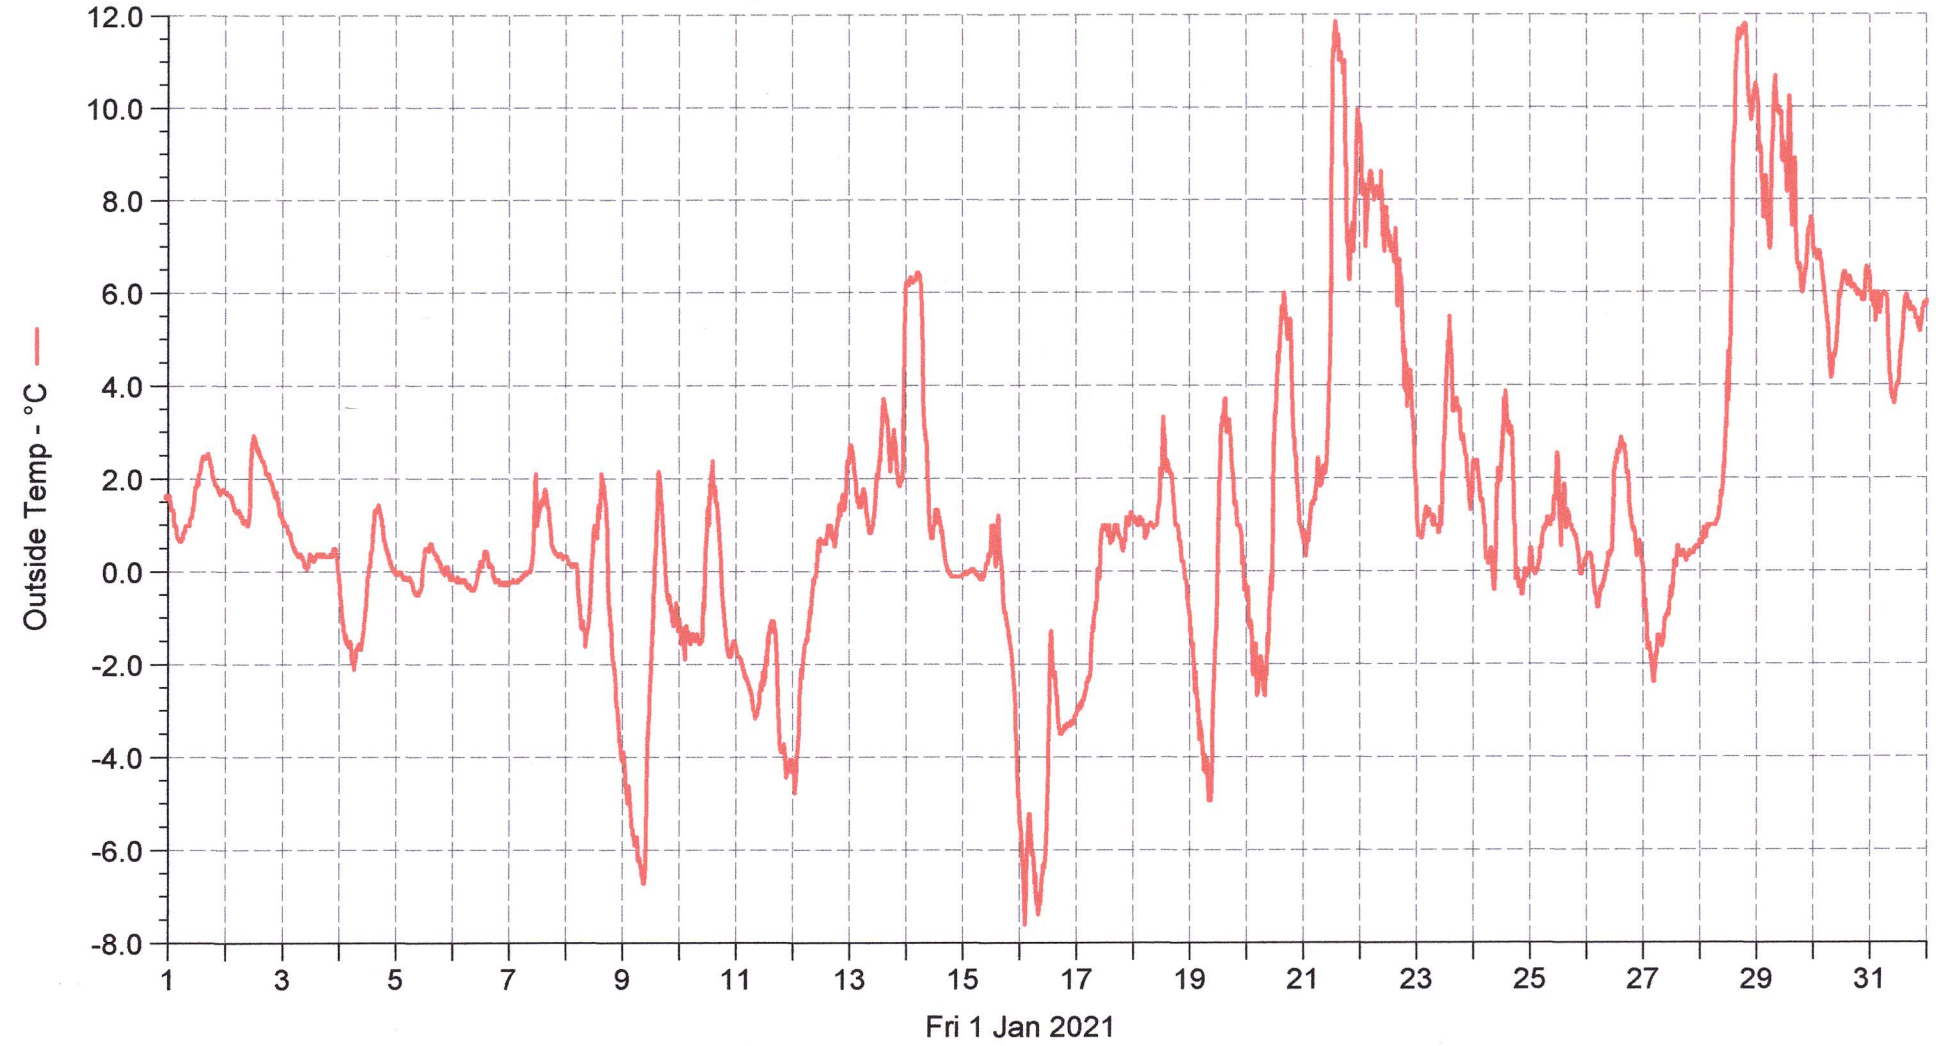

Wetterstation(B) Ossenberg

■ Outside Temp