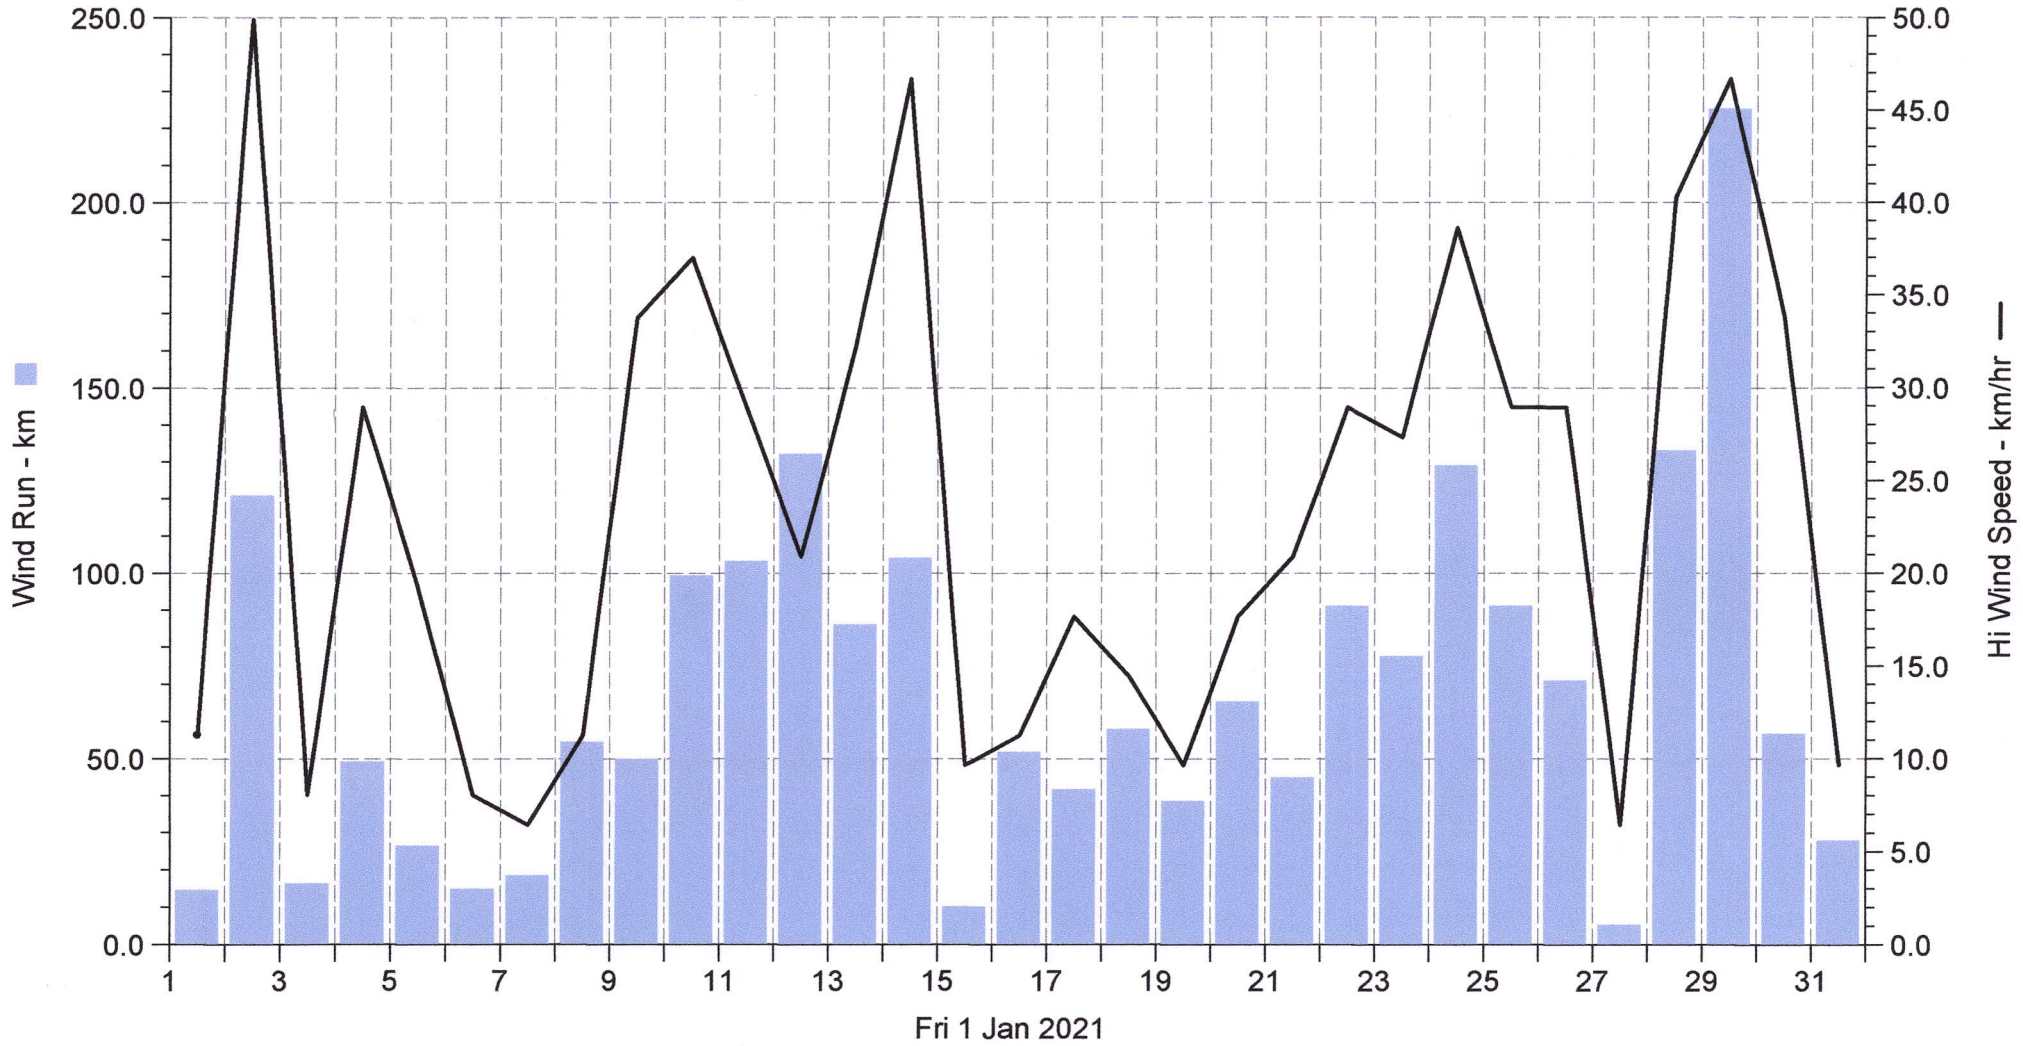

Wetterstation(B) Ossenberg

Wind Run Hi Wind Speed