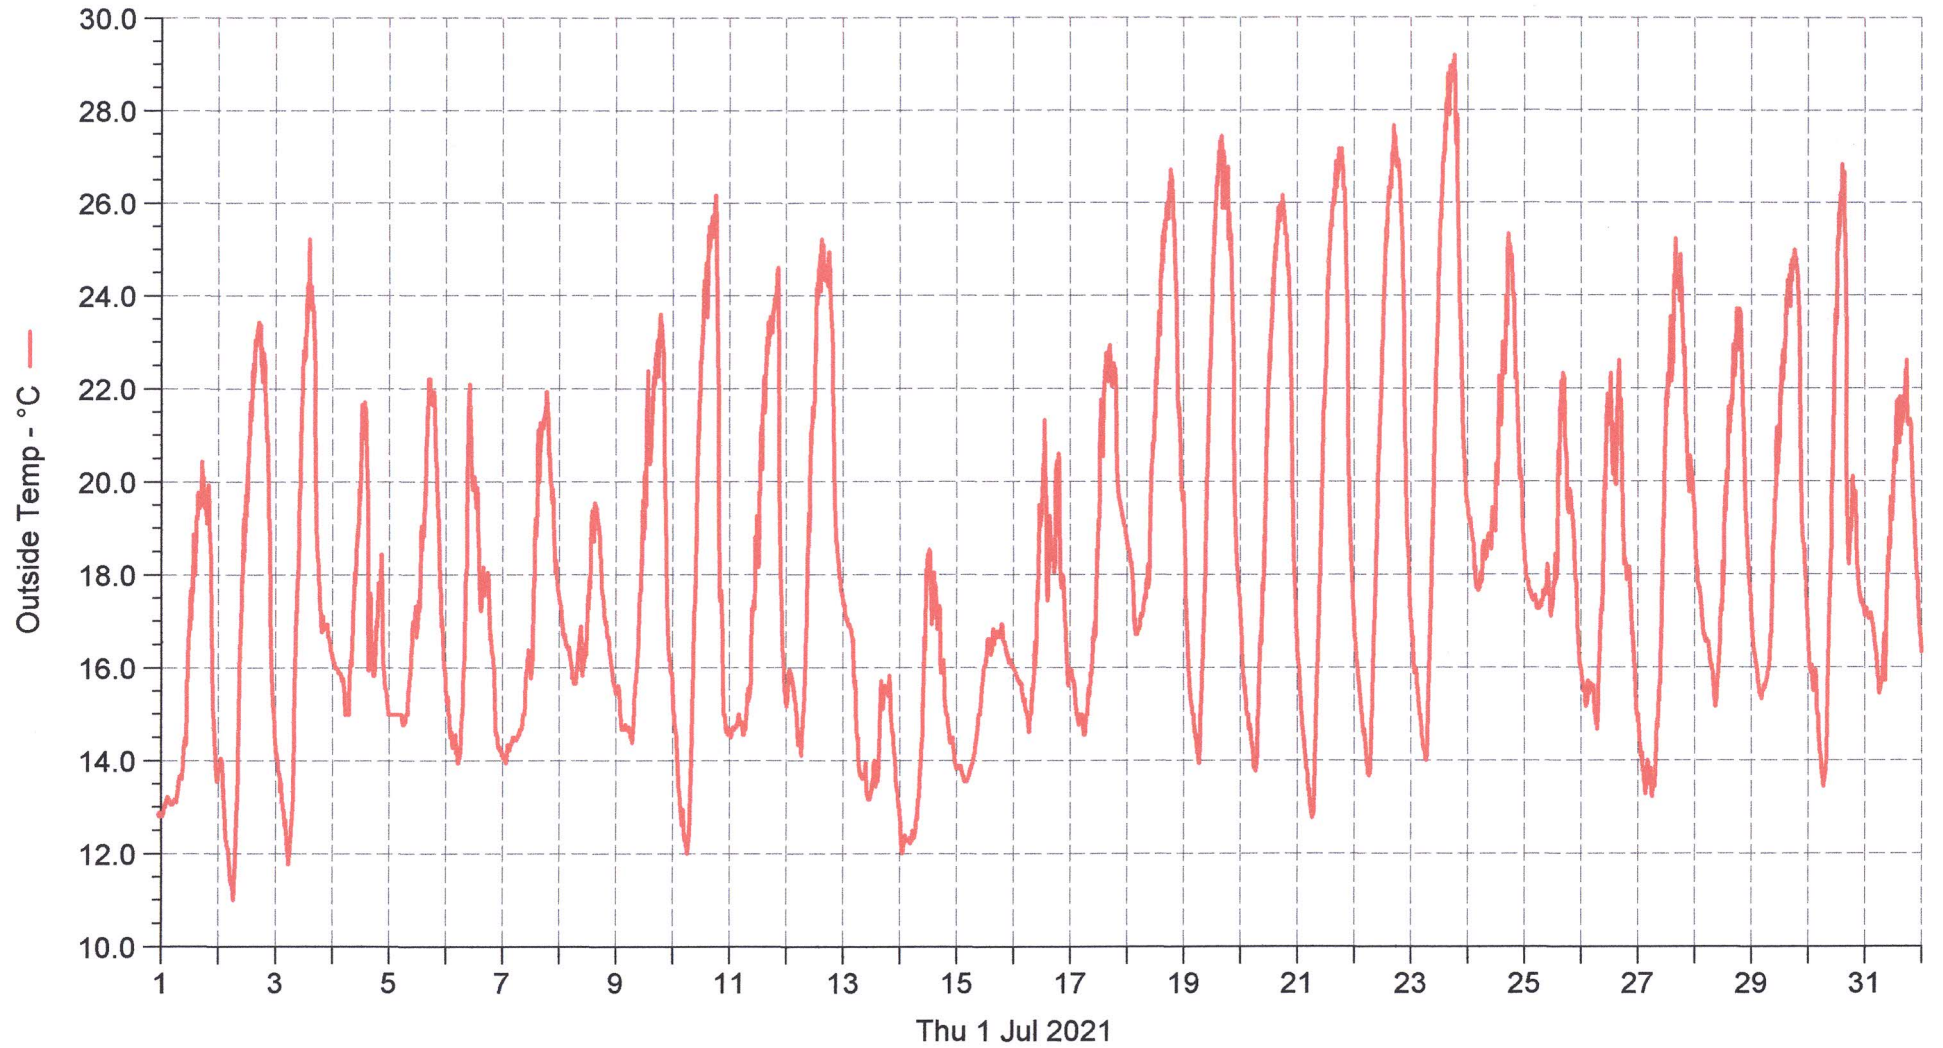

Wetterstation(B) Ossenberg

■ Outside Temp