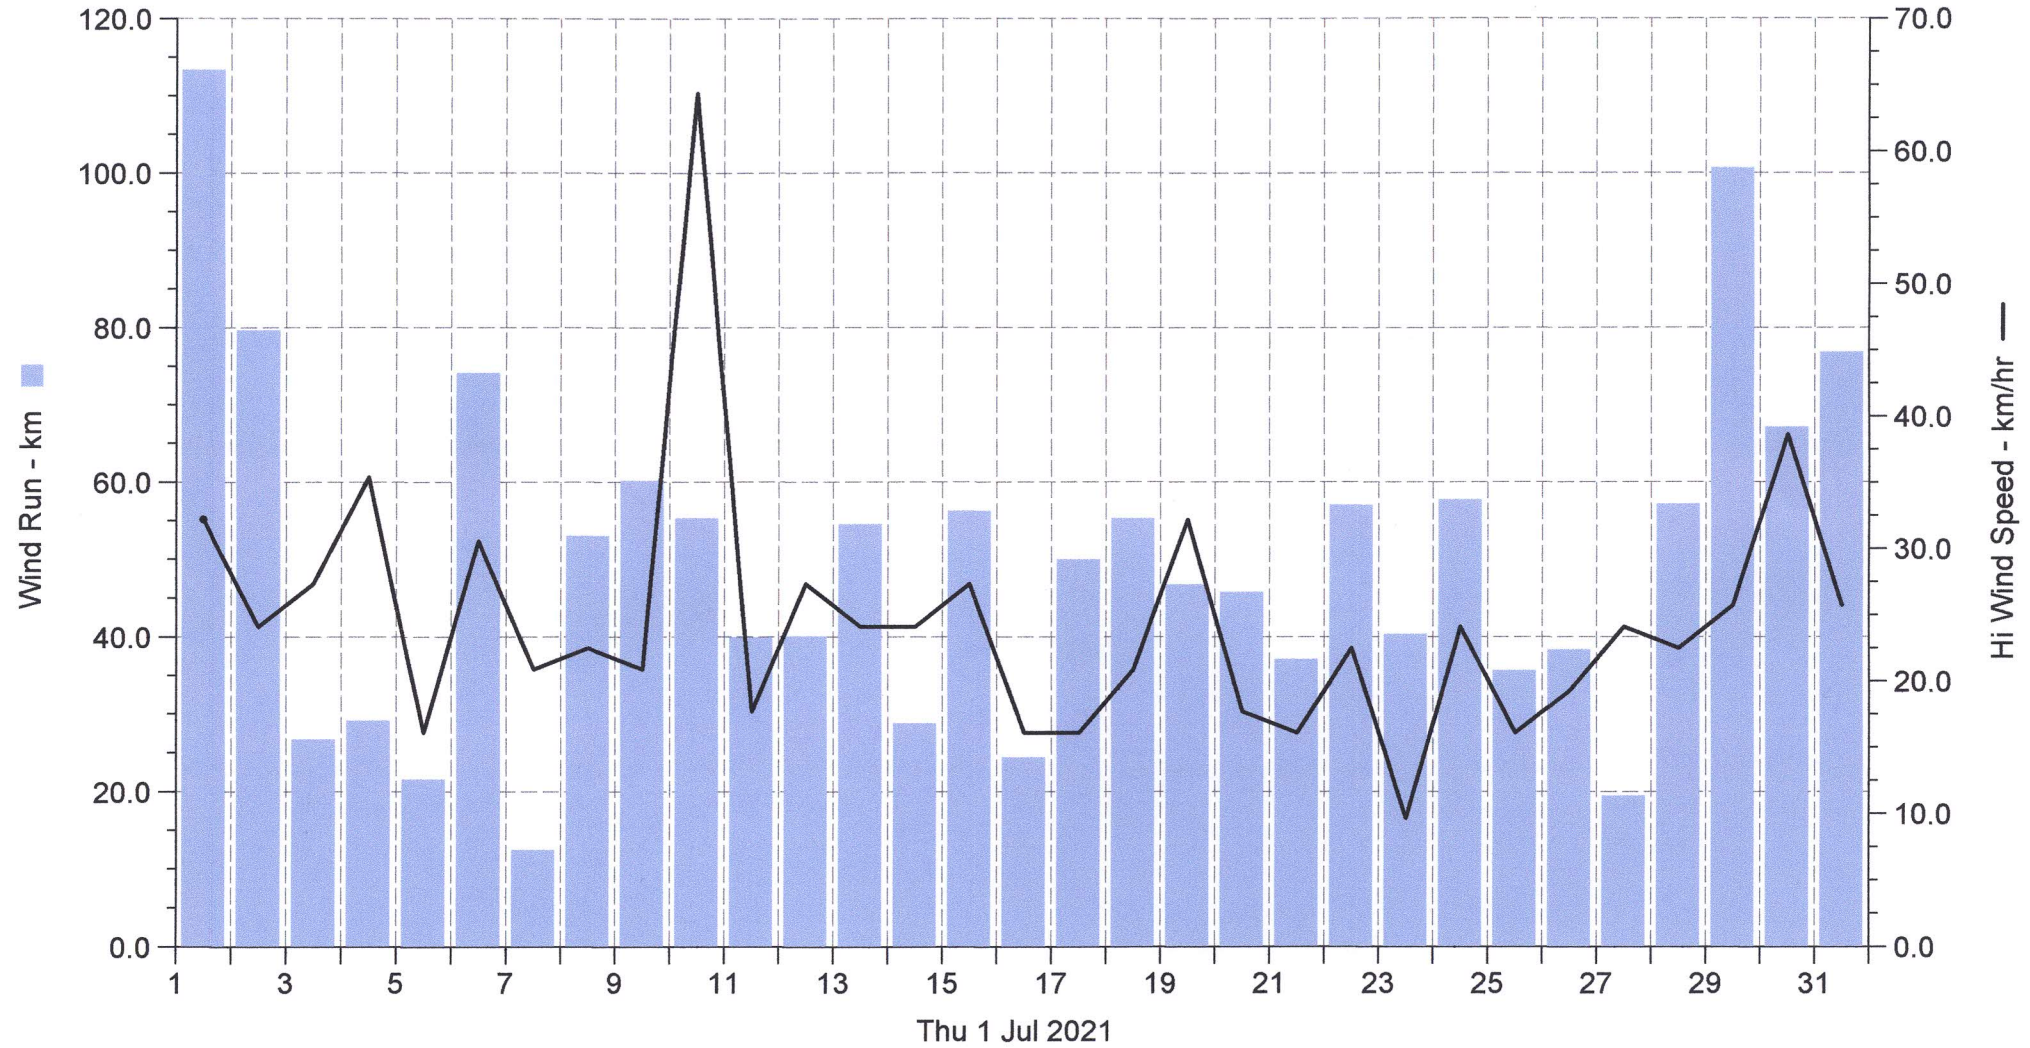

Wetterstation(B) Ossenberg

Wind Run Hi Wind Speed