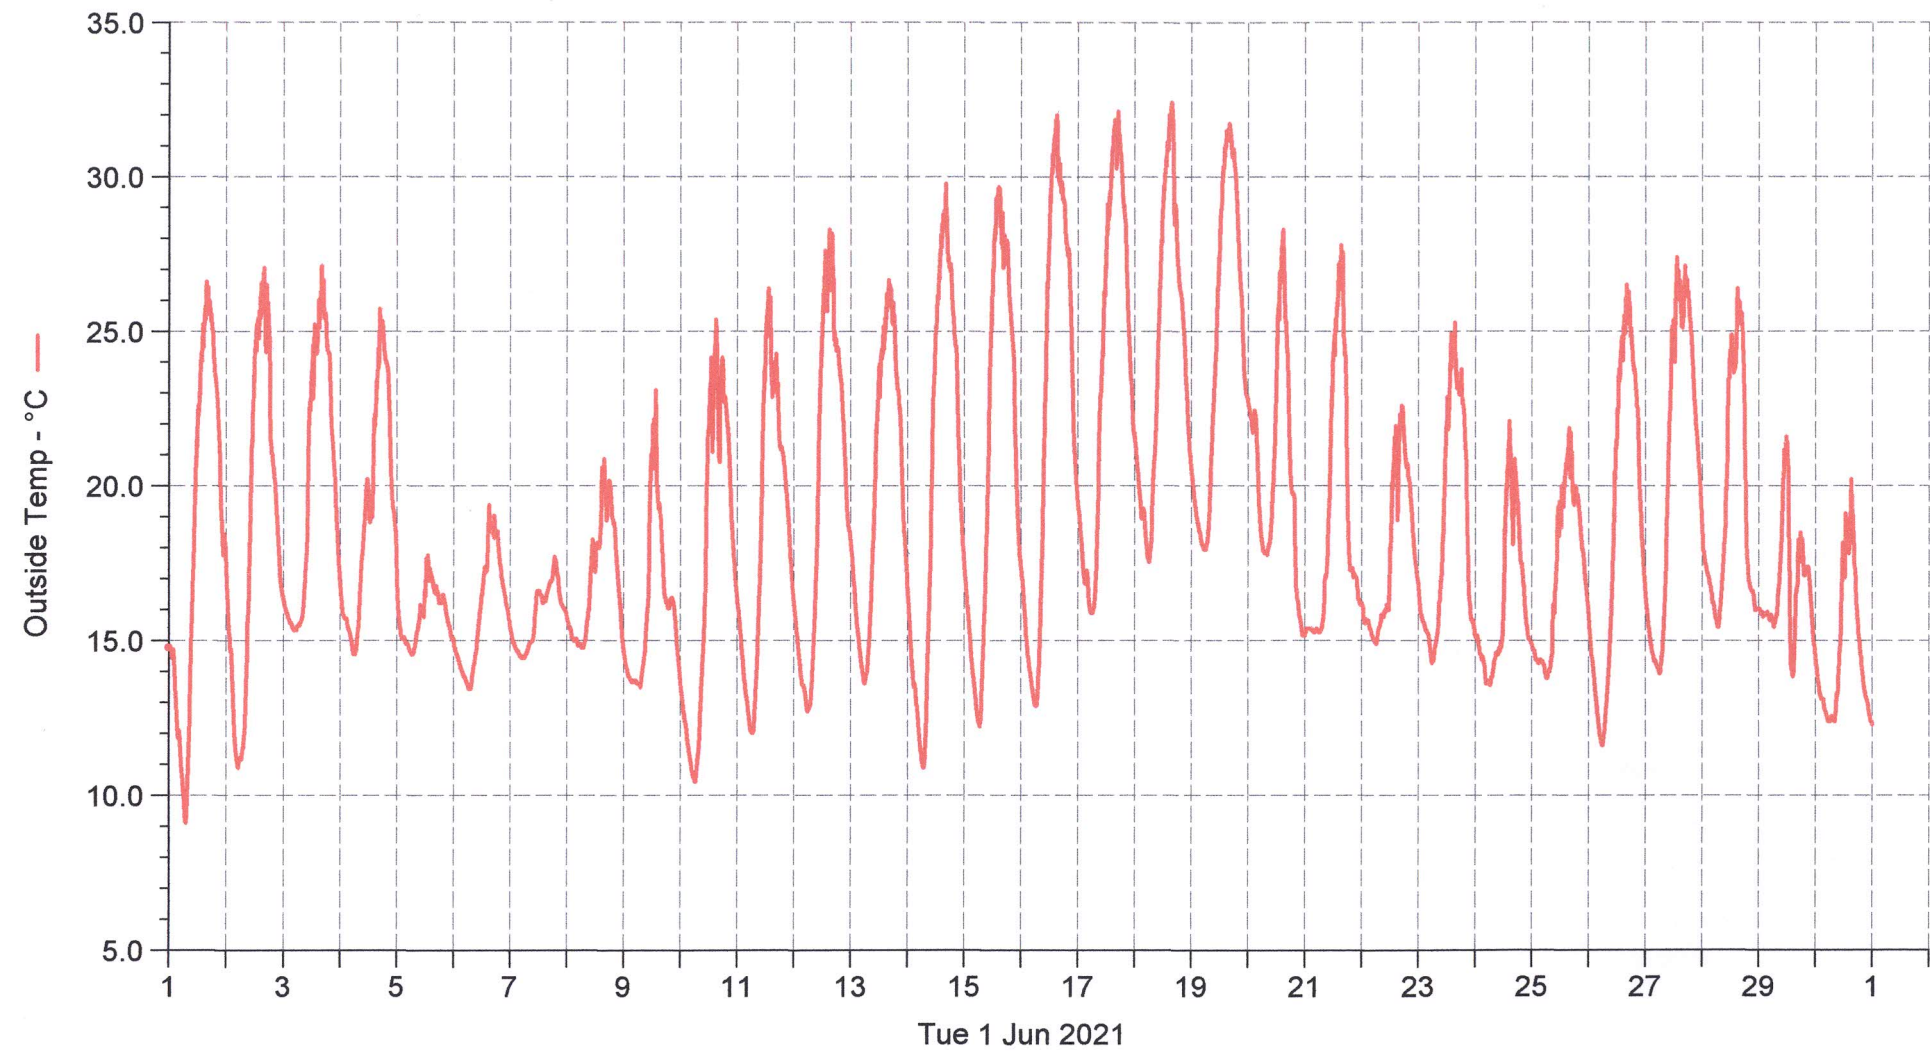

Wetterstation (A) Schulstrasse

■ Outside Temp