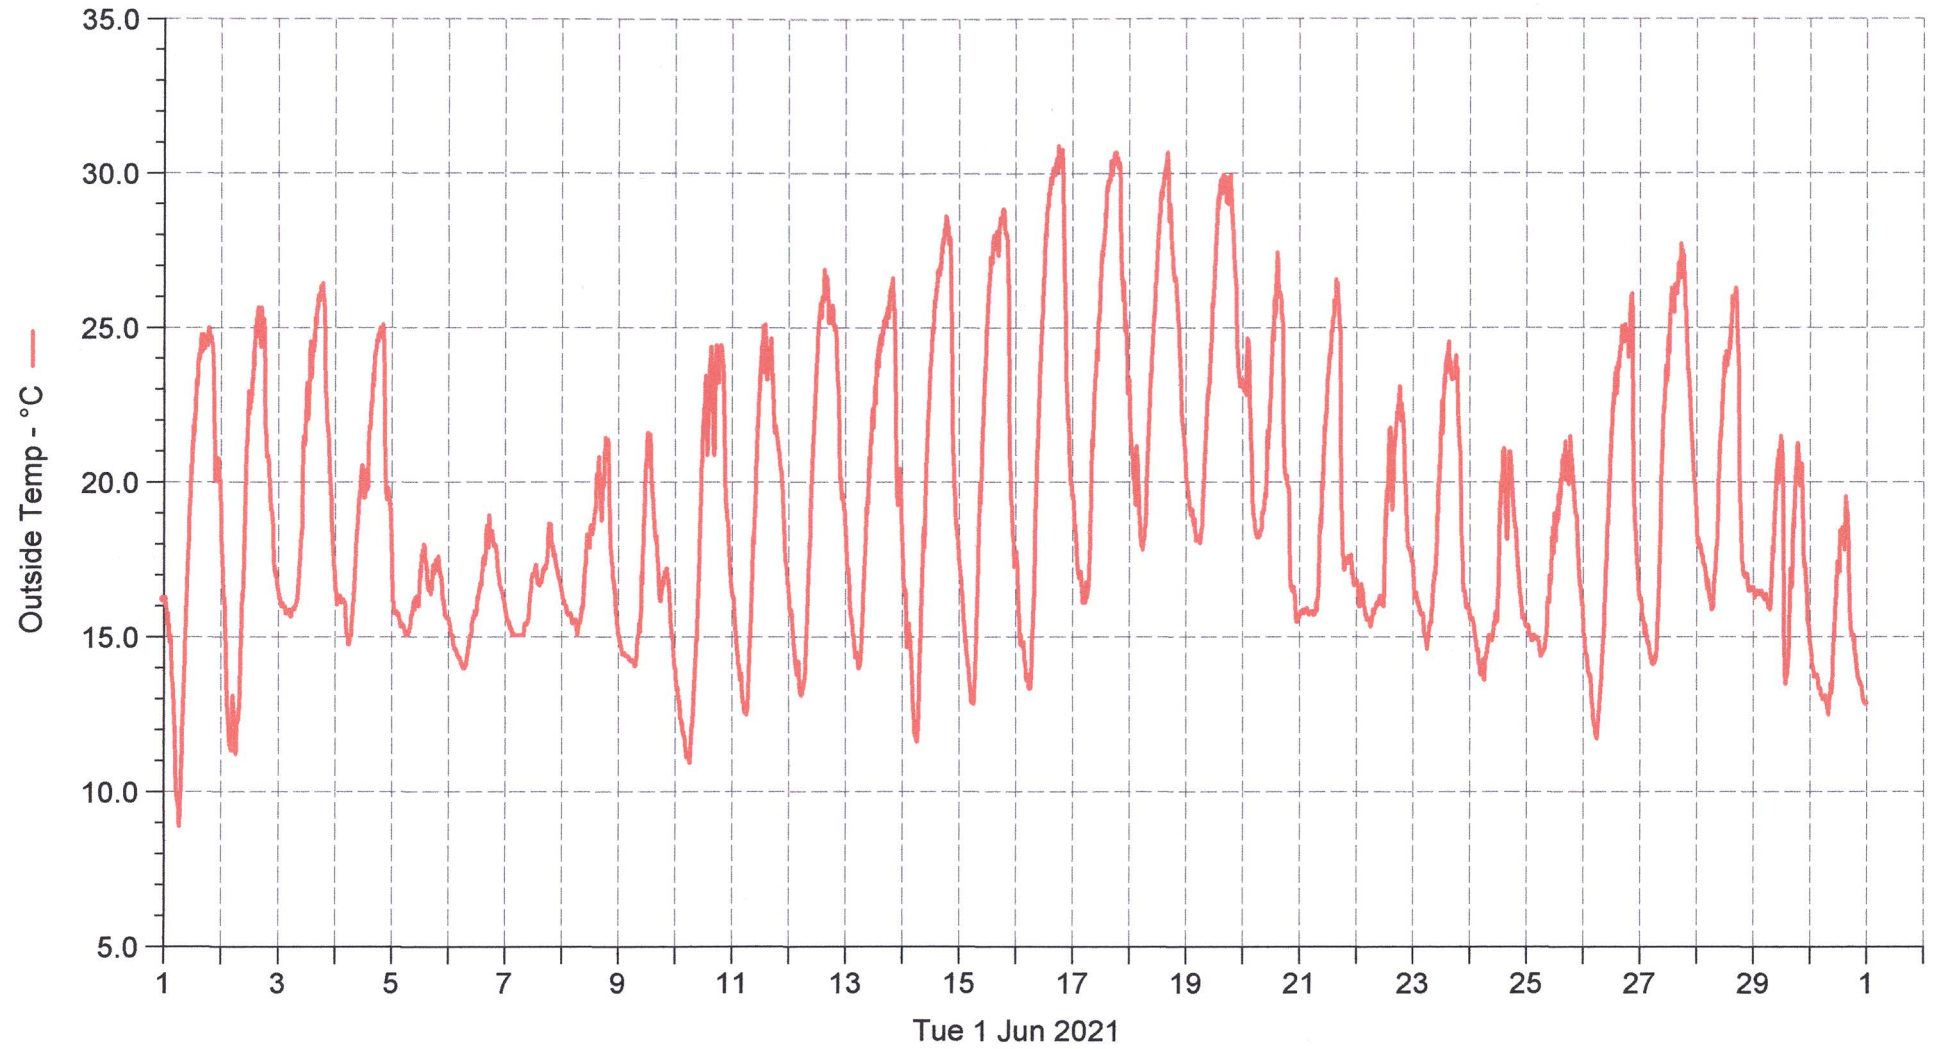

Wetterstation(B) Ossenberg

■ Outside Temp