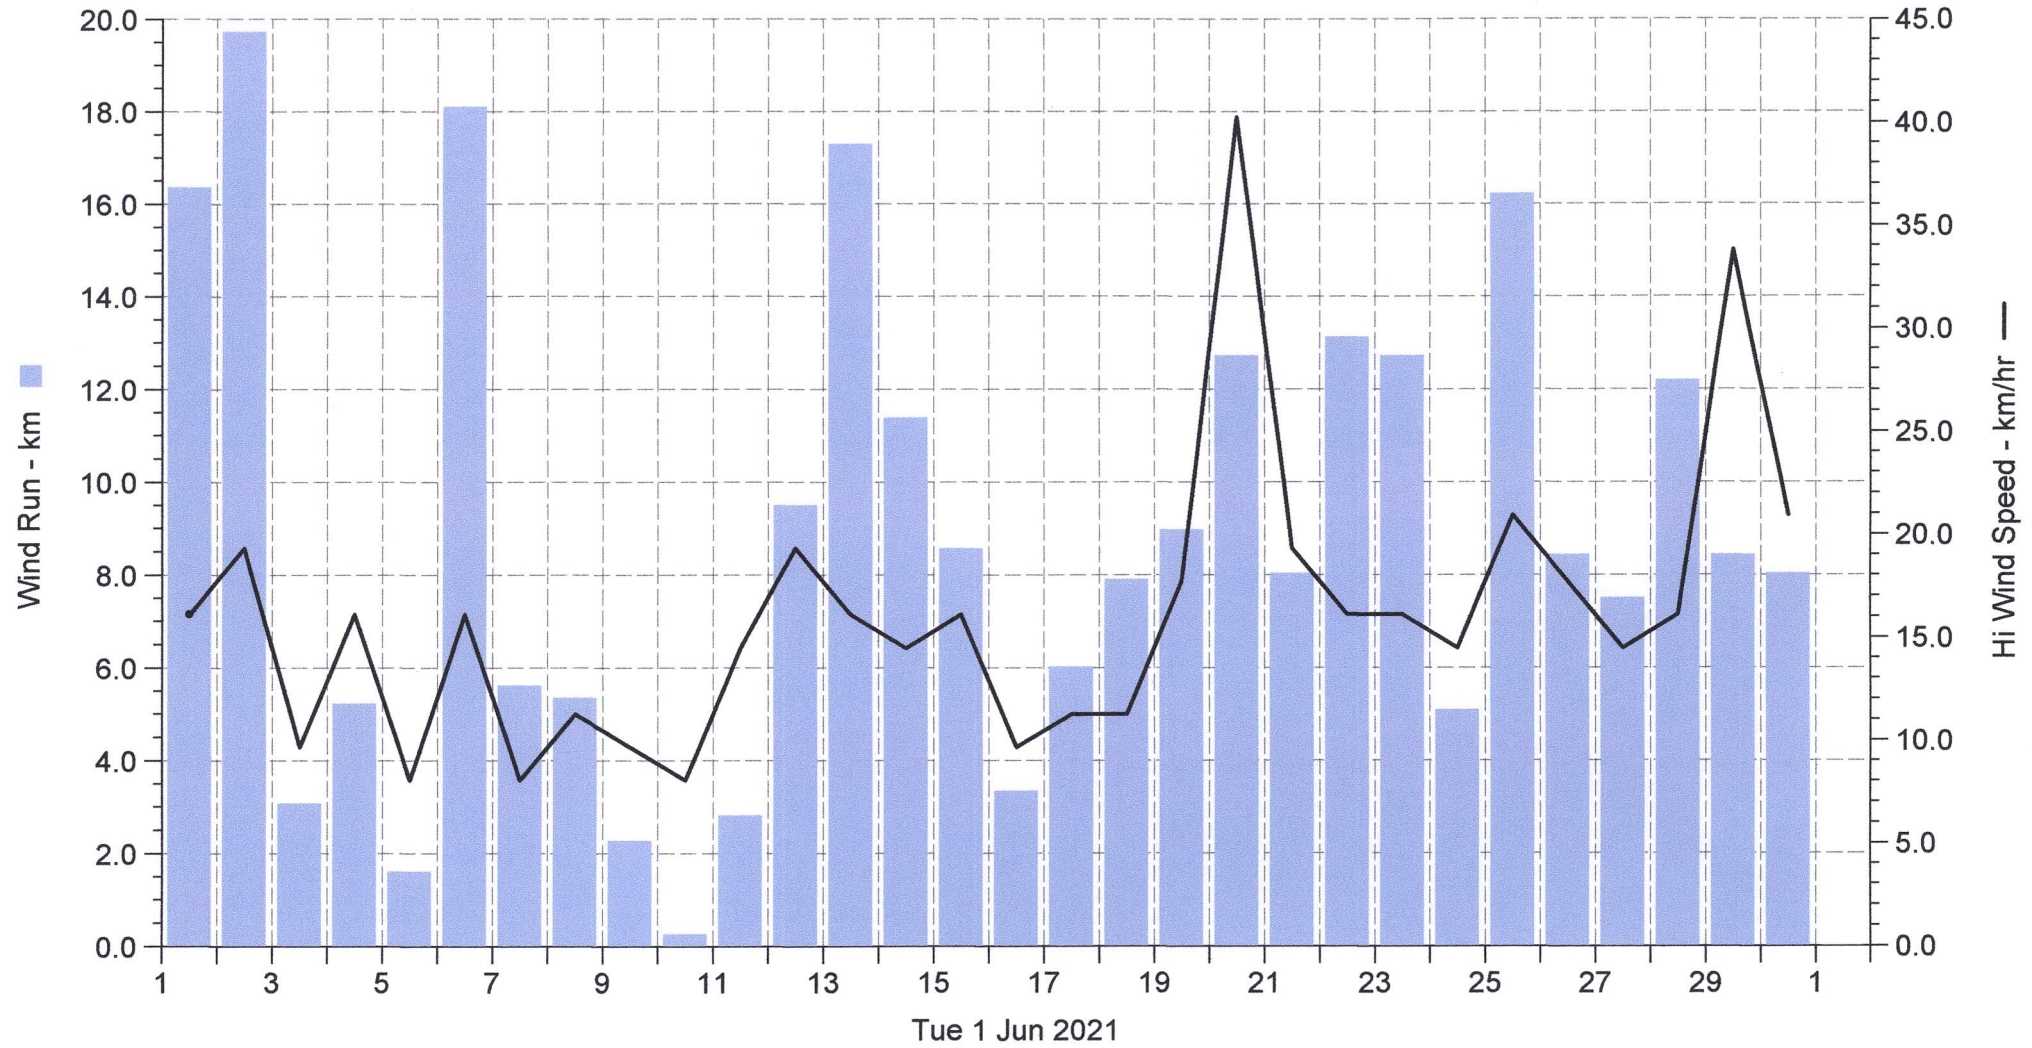

# Wetterstation (A) Schulstrasse

Wind Run Hi Wind Speed