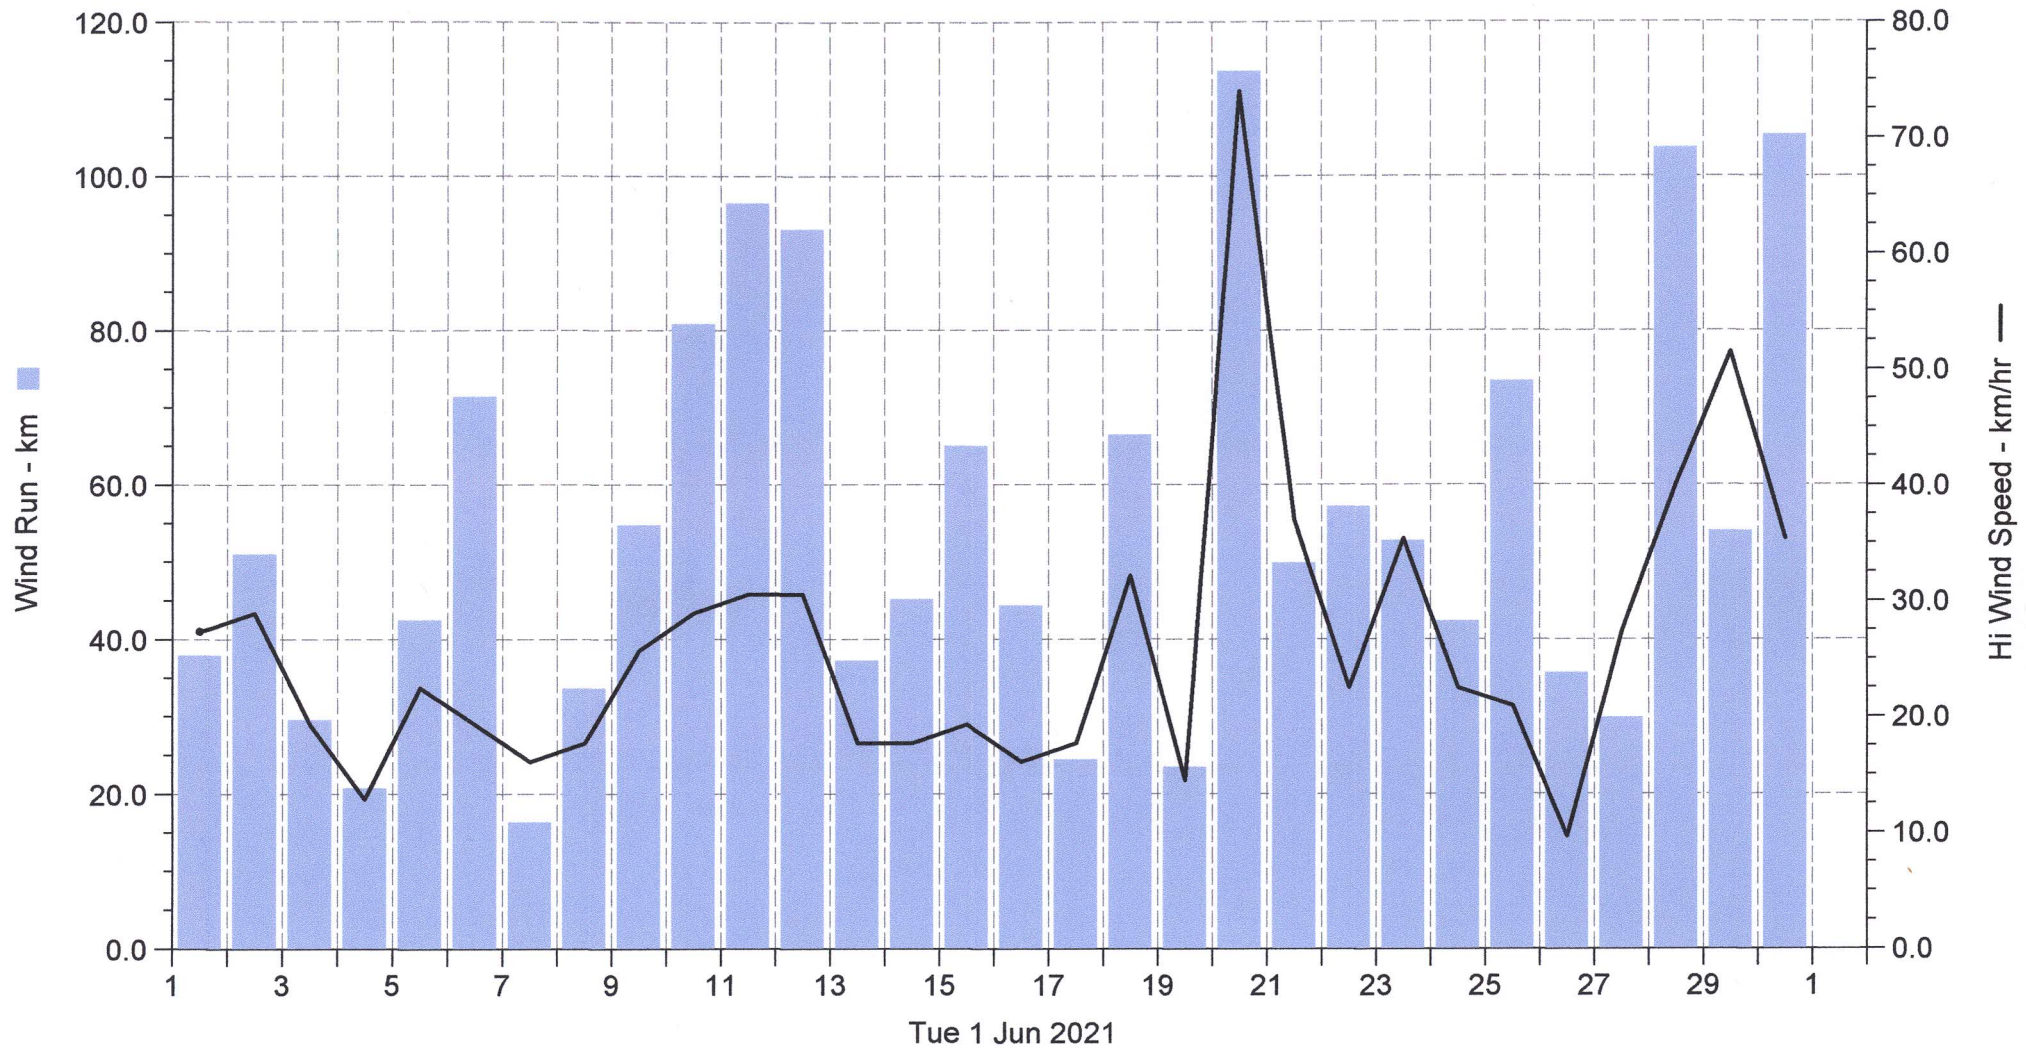

Wetterstation(B) Ossenberg

Wind Run Hi Wind Speed