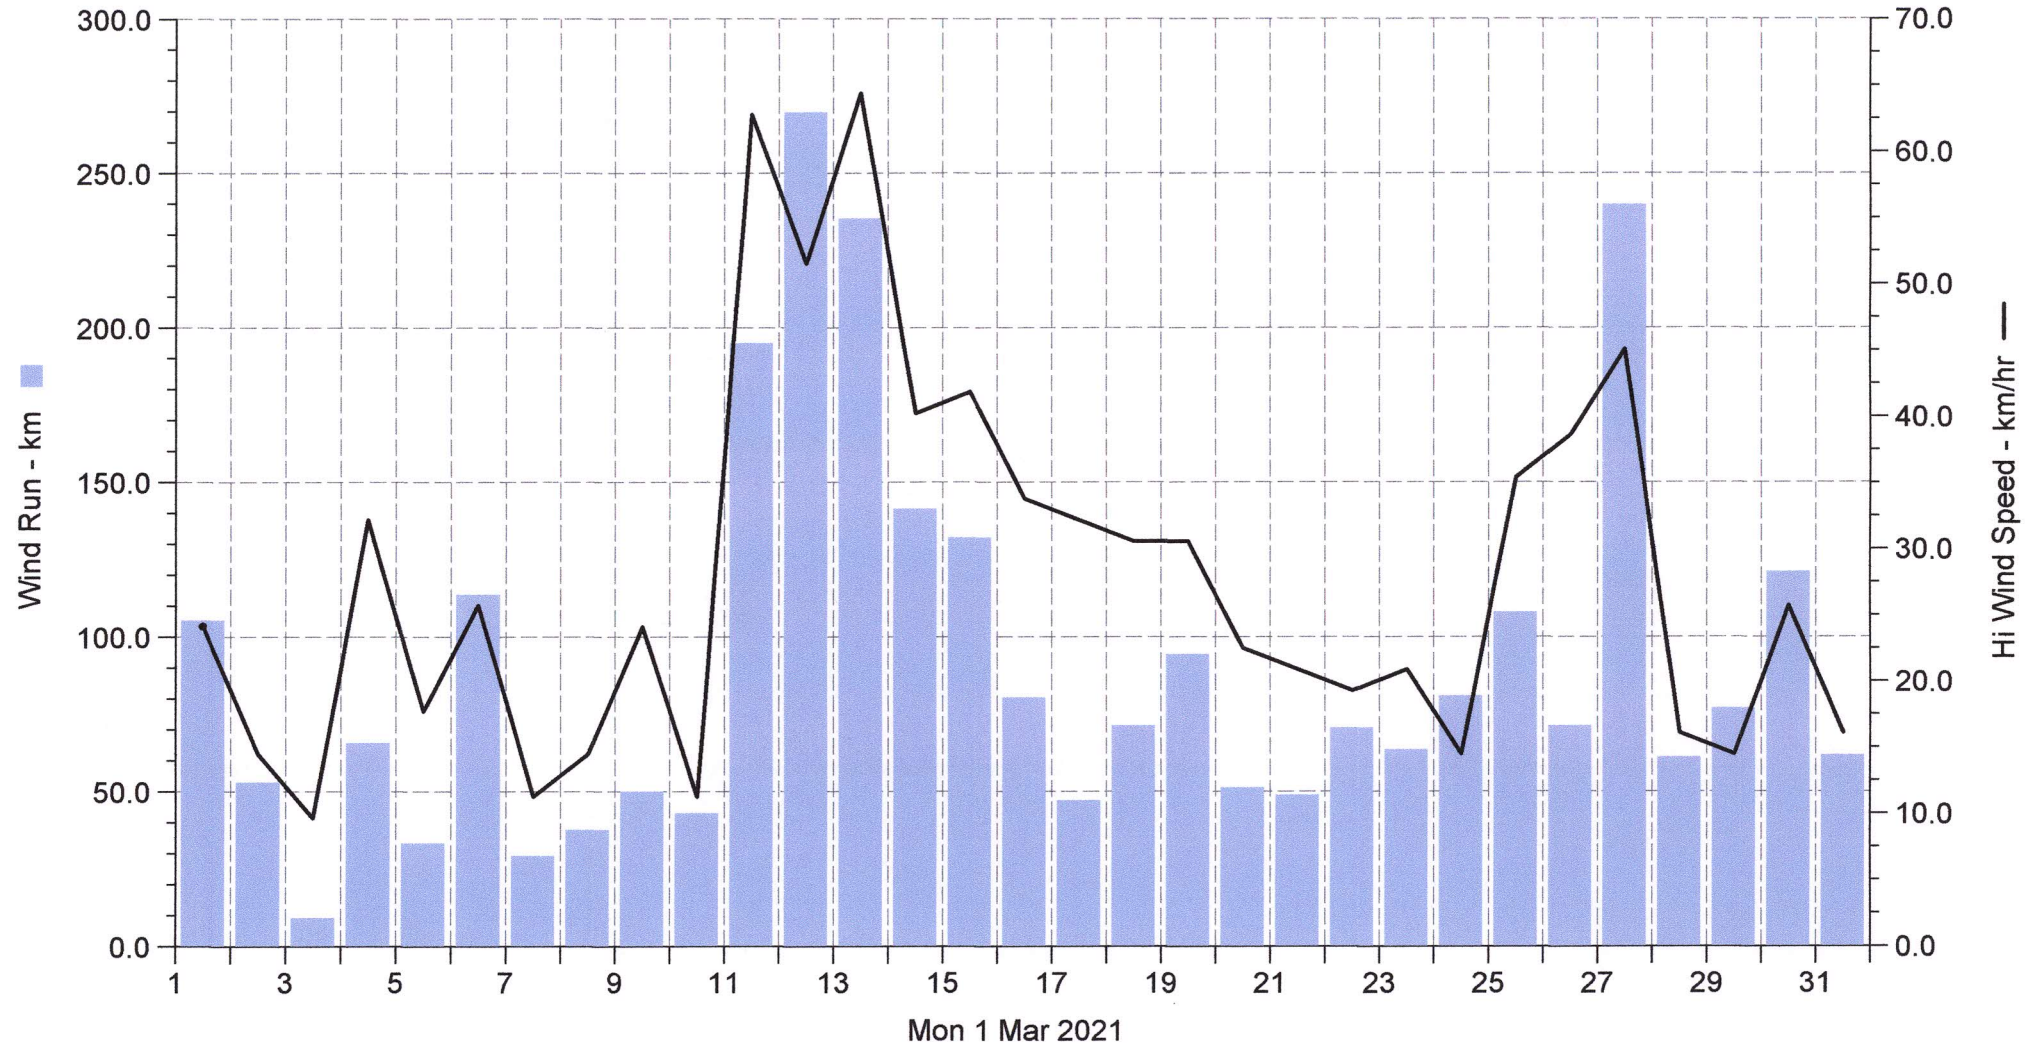

Wetterstation(B) Ossenberg

Wind Run Hi Wind Speed