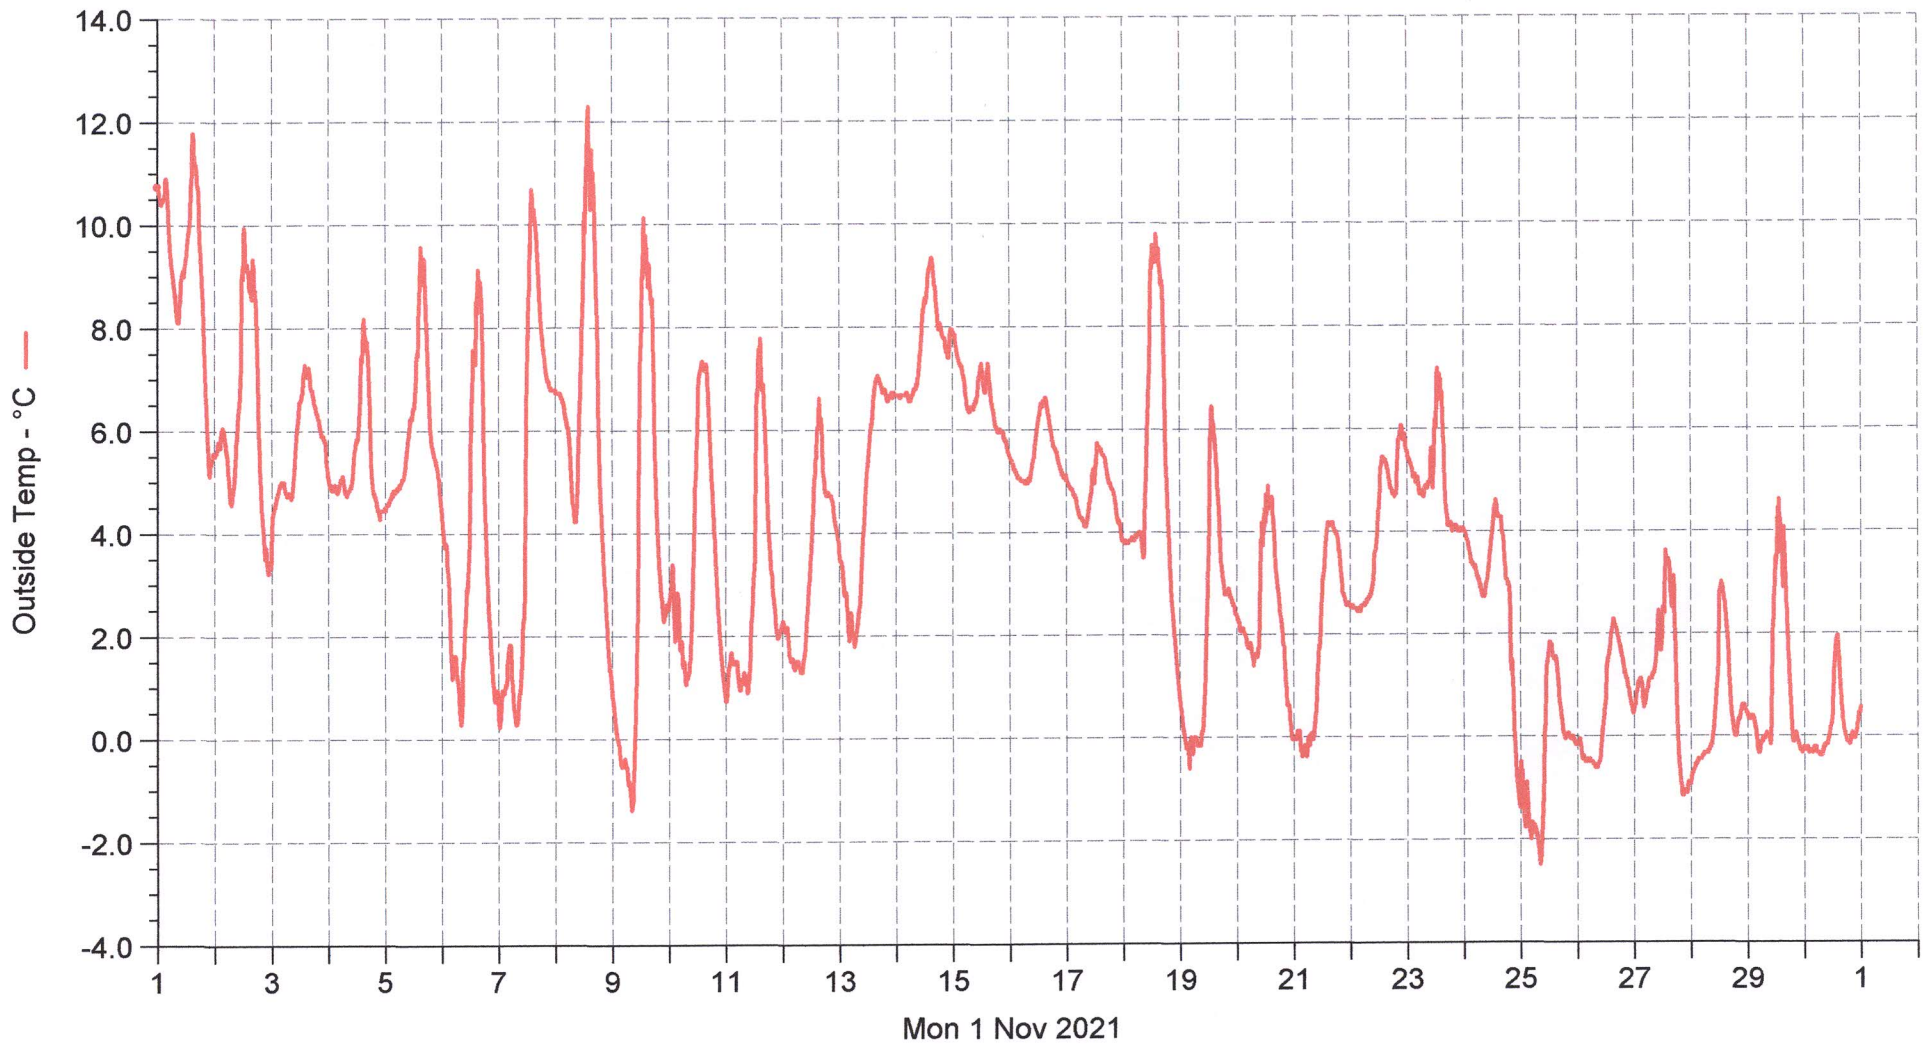

Wetterstation (A) Schulstrasse

Outside Temp