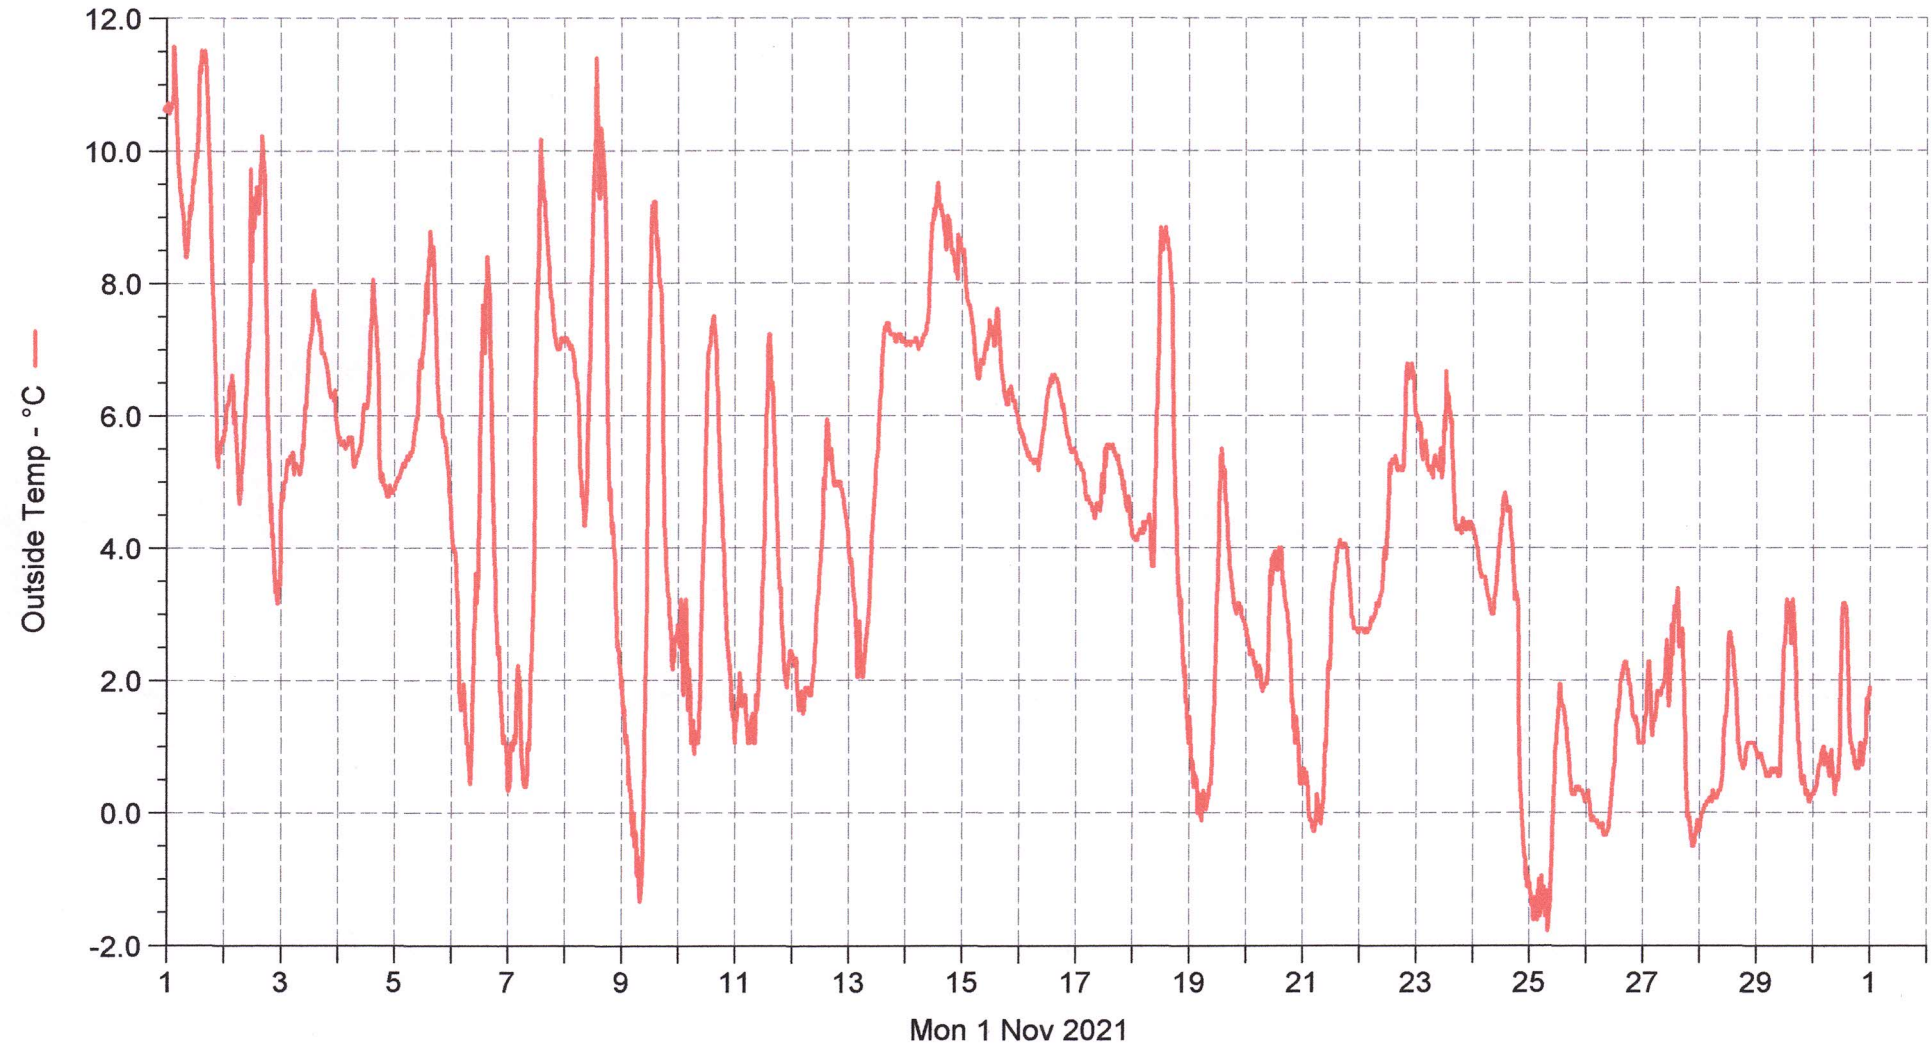

Wetterstation(B) Ossenberg

■ Outside Temp