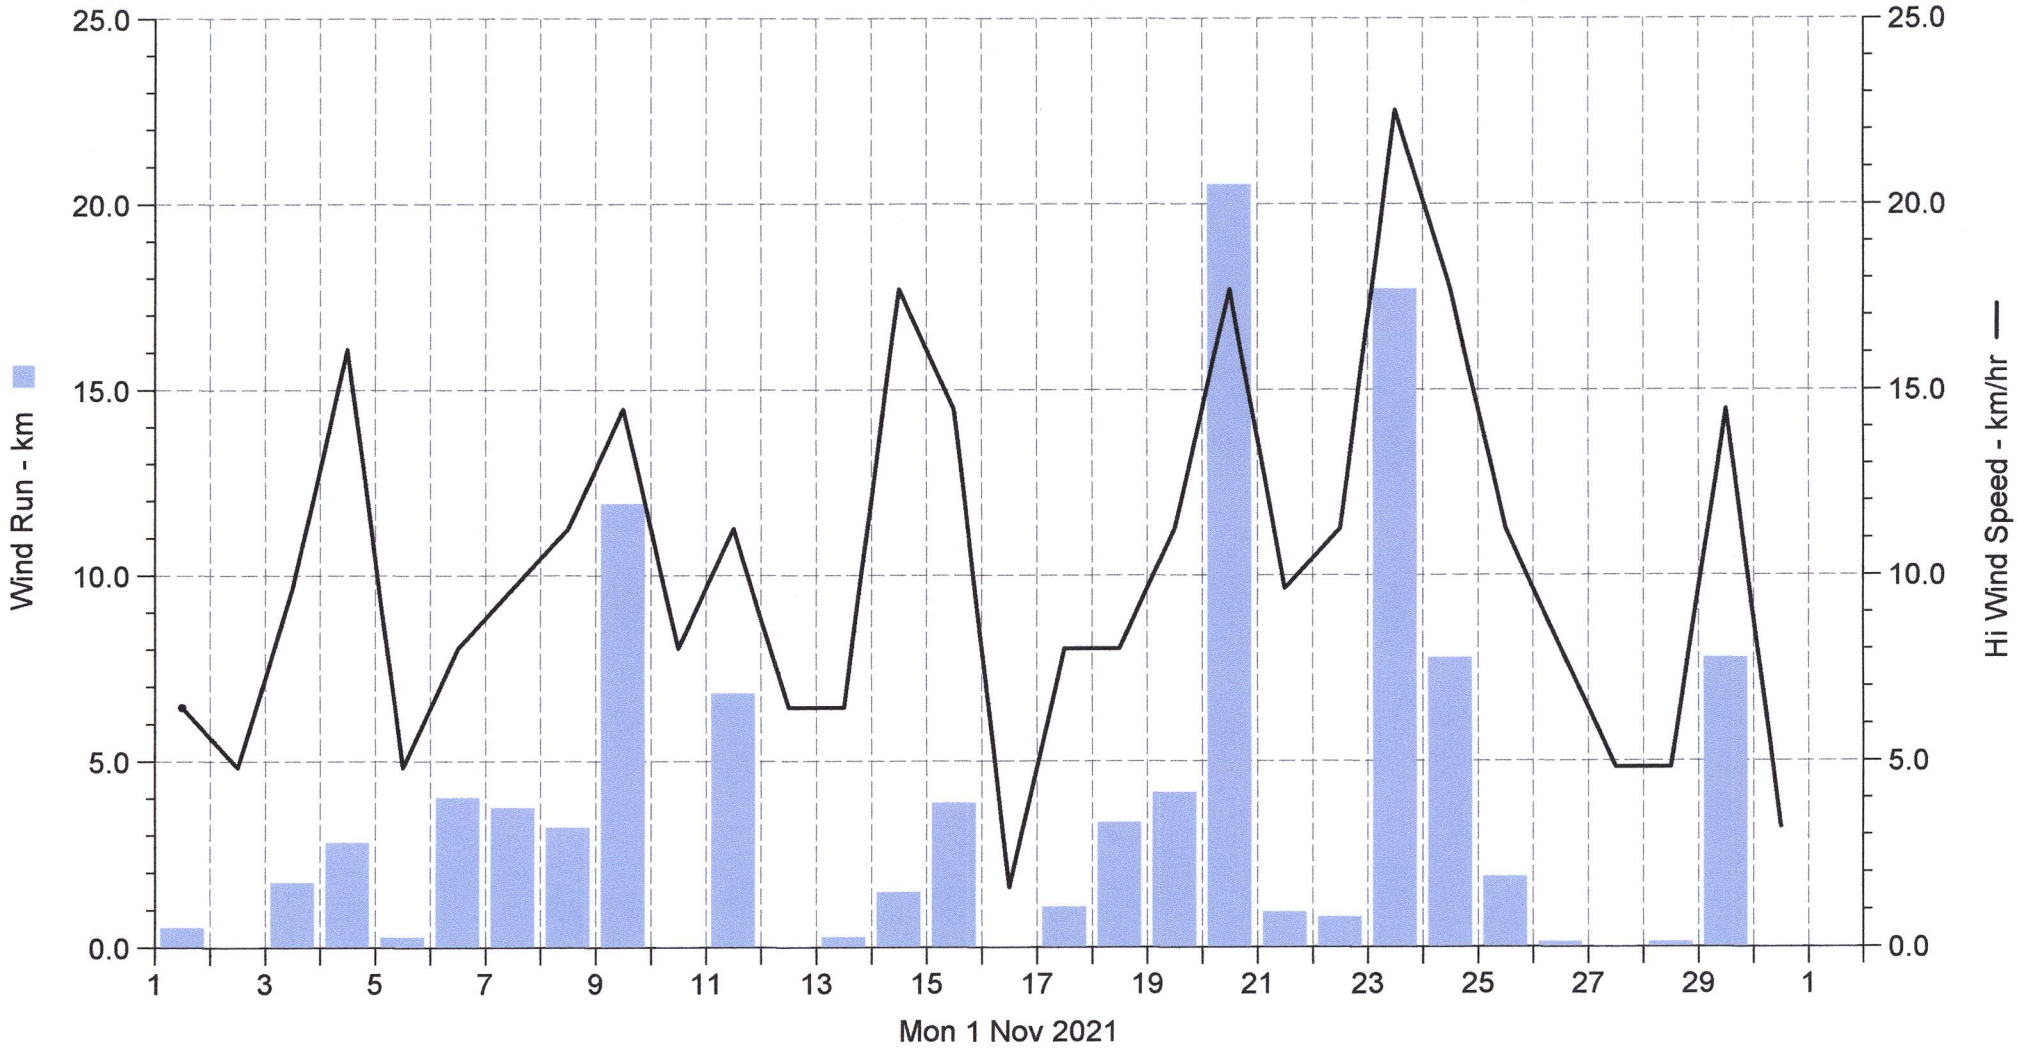

# Wetterstation (A) Schulstrasse

Wind Run Hi Wind Speed