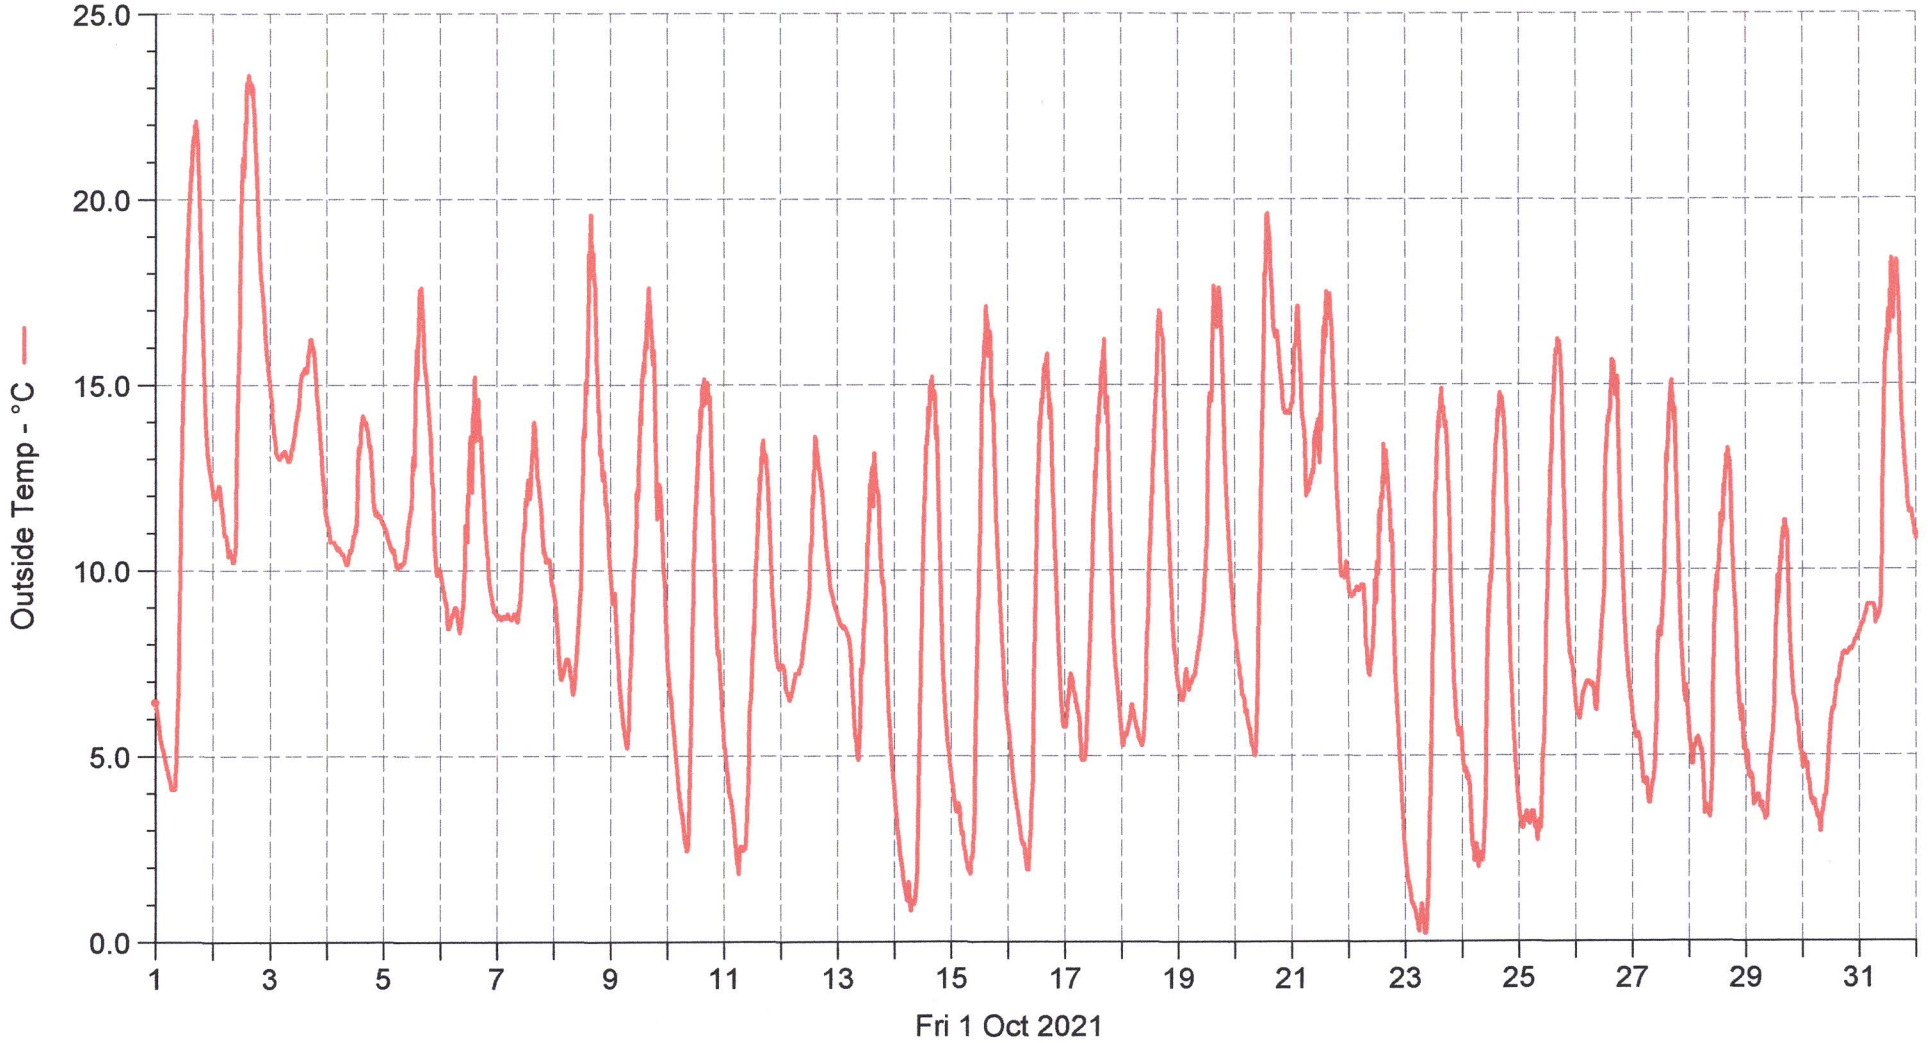

Wetterstation (A) Schulstrasse

■ Outside Temp