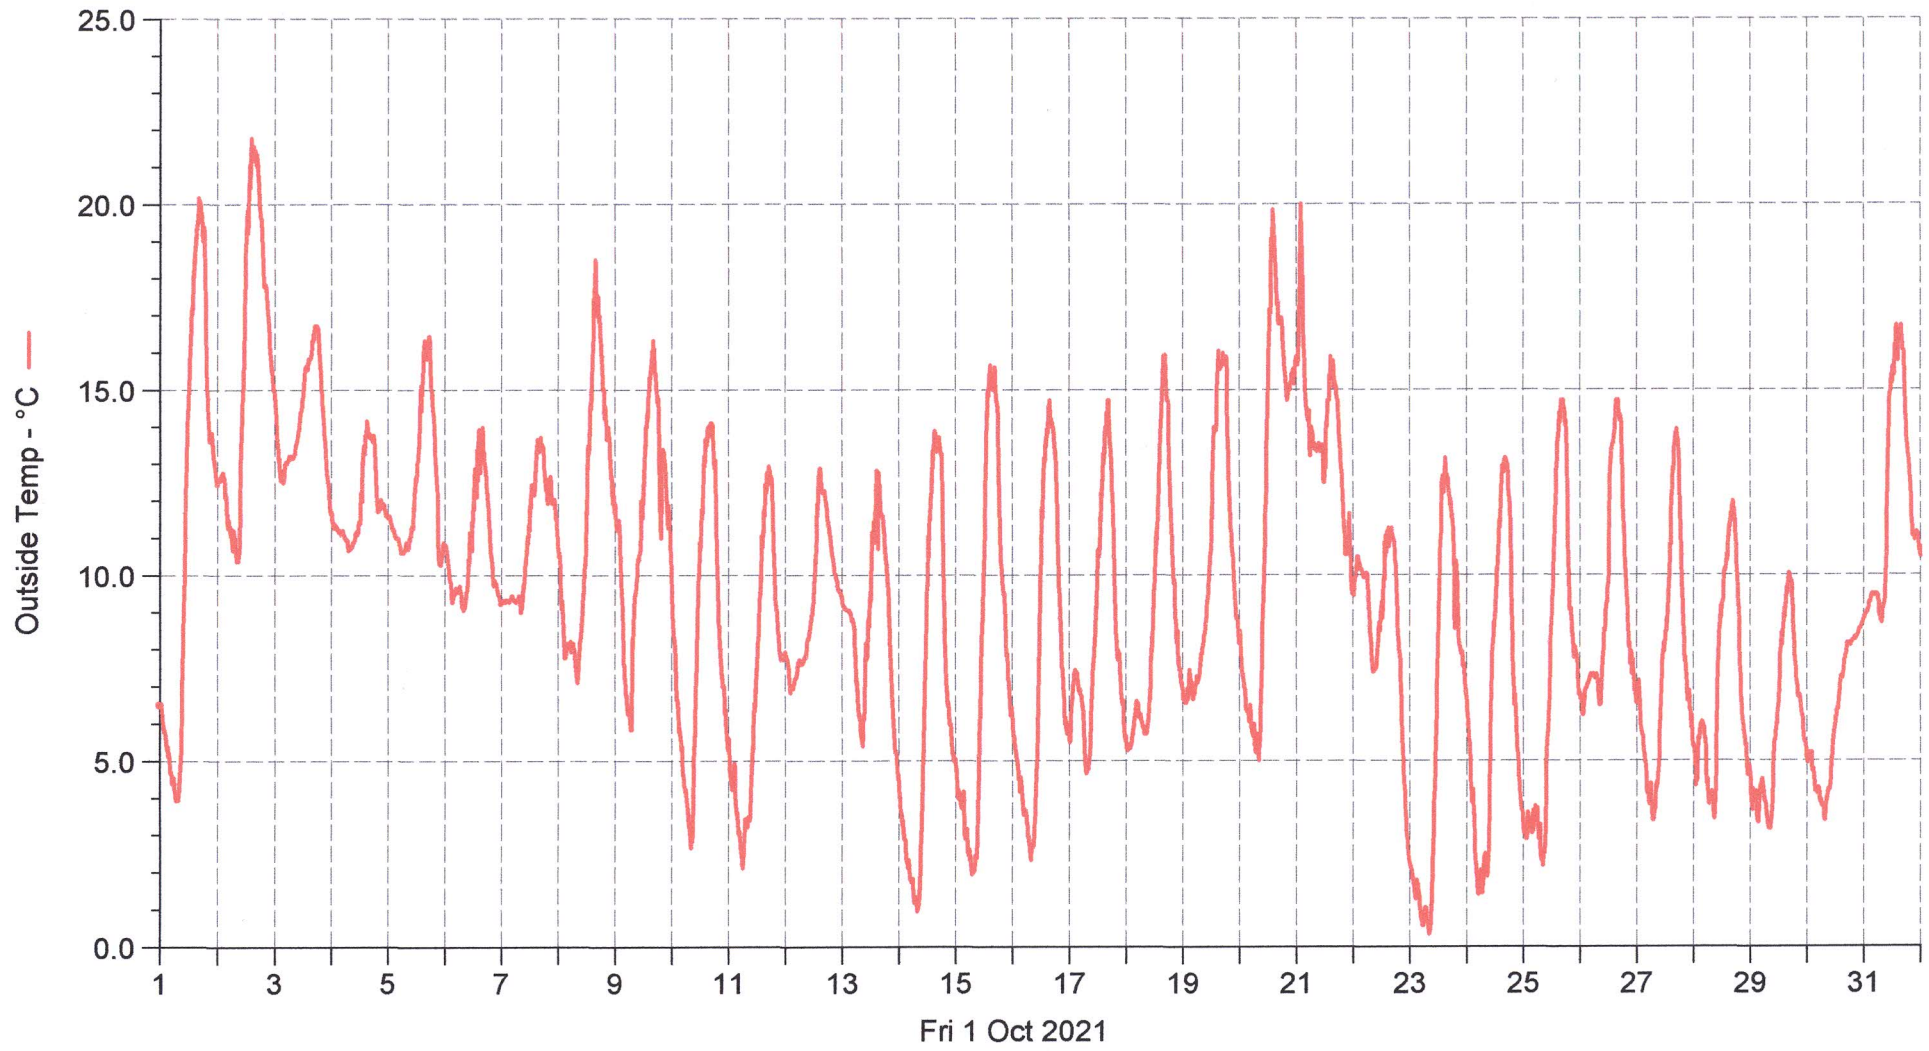

Wetterstation(B) Ossenberg

■ Outside Temp