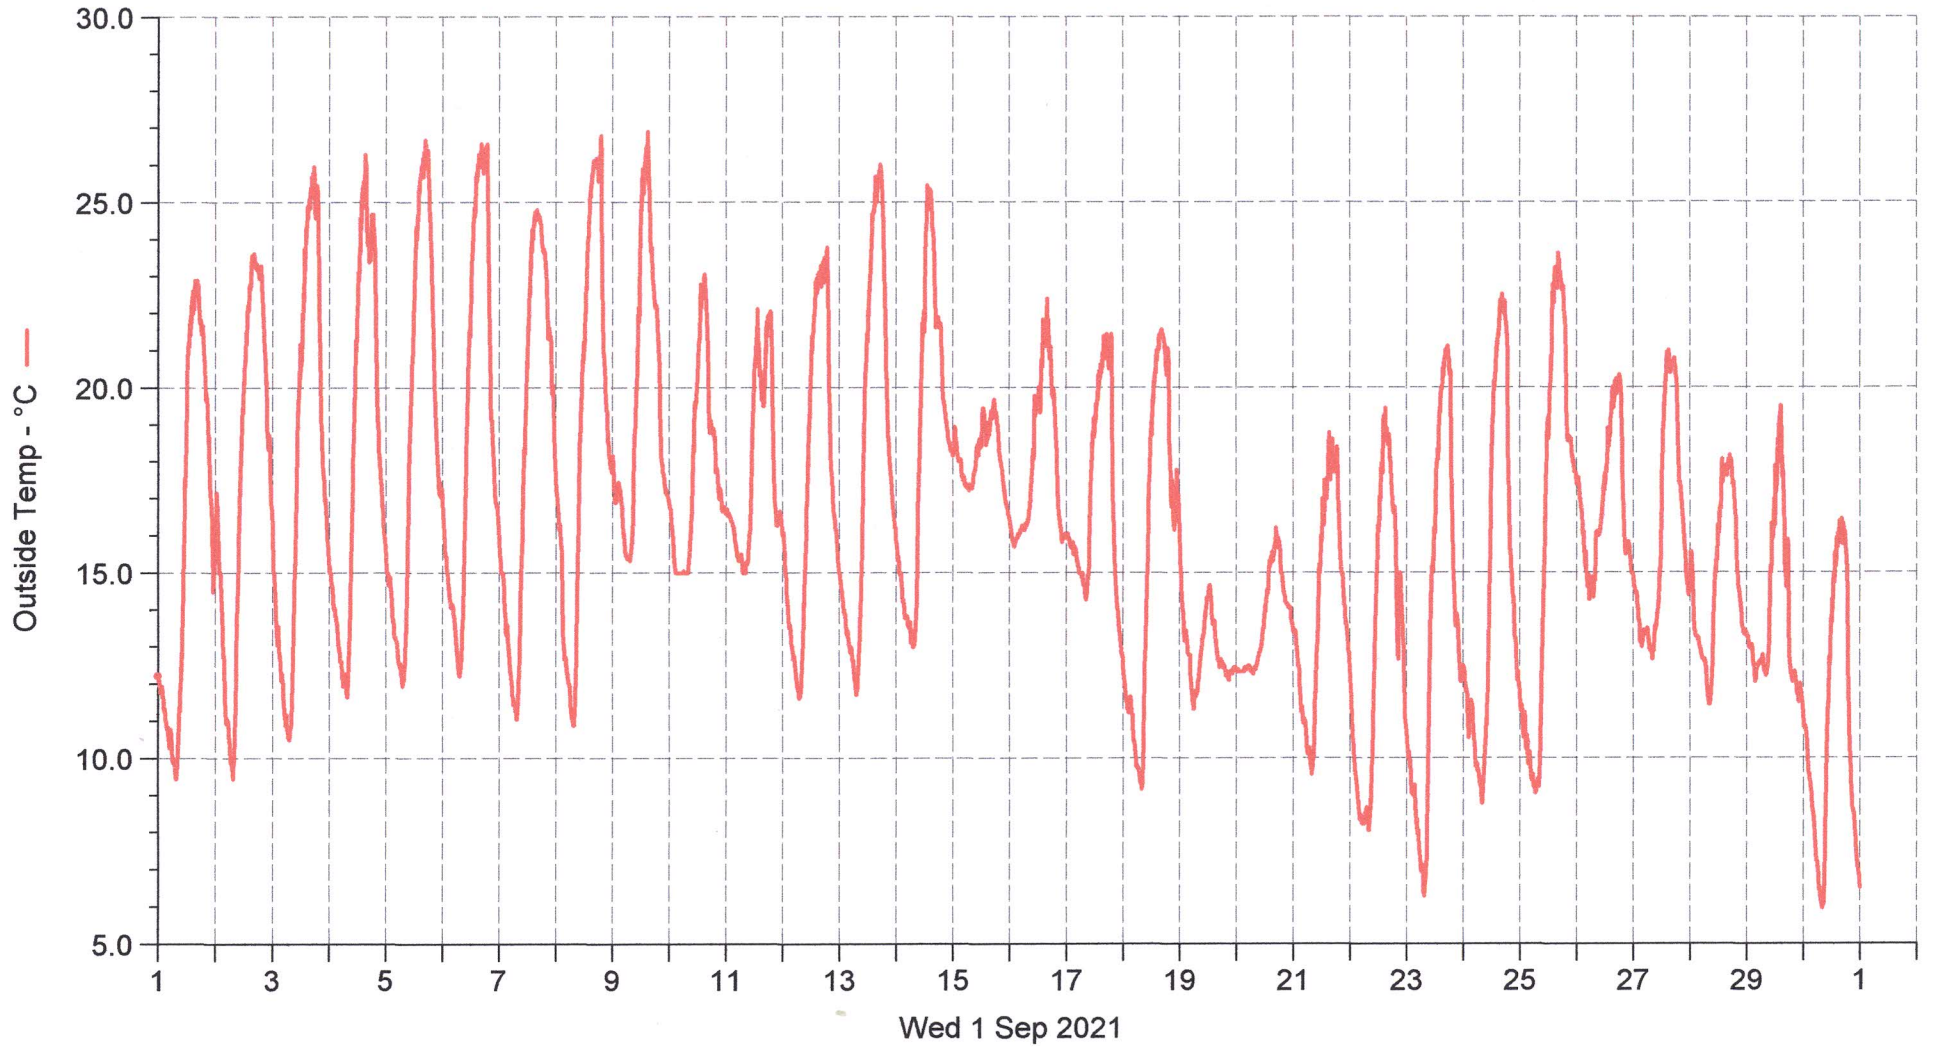

Wetterstation(B) Ossenberg

Outside Temp